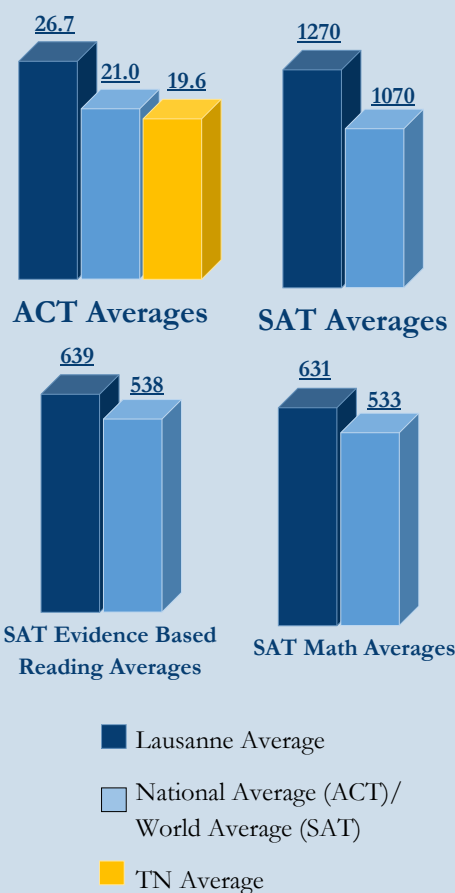

Sciences

Biology SL & HL
Biotechnology
Chemistry SL & HL
Environmental Science
Health Sciences
Physics SL & HL
Student Lab Tech
IB Chemistry SL
IB Chemistry HL
IB Computer Science HL
IB Design Technology SL
IB Biology SL
IB Biology HL
IB Physics SL
IB Physics HL
IB Sports, Exercise and Health Science SL

Mathematics

Math 9 Studies, SL & HL
Math 10 Studies, SL & HL
IB Math Studies SL
IB Math SL
IB Math HL

Fine Arts

Art I, II, III
Atelier (drawing and painting)
Ceramics
Chorus SL
Chorus HL
Contemporary Dance
Graphic Design
Guitar Around the World
Instrumental Music SL
Instrumental Music HL
International Art Techniques
Intro to Dance
Media Arts
Music Technology
Photography I, II, III
Printmaking
Senior Art Thesis HL
Theatre Production
Three Dimensional Design
IB Theatre SL
IB Theatre HL
IB Visual Arts SL
IB Visual Arts HL

Foreign Language

French I, II, III SL/HL
Spanish I, II, III SL/HL
Mandarin II, III SL/HL
IB French SL
IB French Ab Initio SL
IB Mandarin SL
IB Spanish SL
IB Ab Initio Spanish SL
IB Spanish HL

Social Science

American History
Facing History
Intro to Business
Intro to Economics
Intro to Psychology
Modern World History
IB Business SL
IB Business HL
IB Economics SL
IB Economics HL
IB 20th Century World History SL
IB History of the Americans HL
IB Psychology SL
IB Psychology HL
IB Social and Cultural Anthropology SL

College Entrance Exams