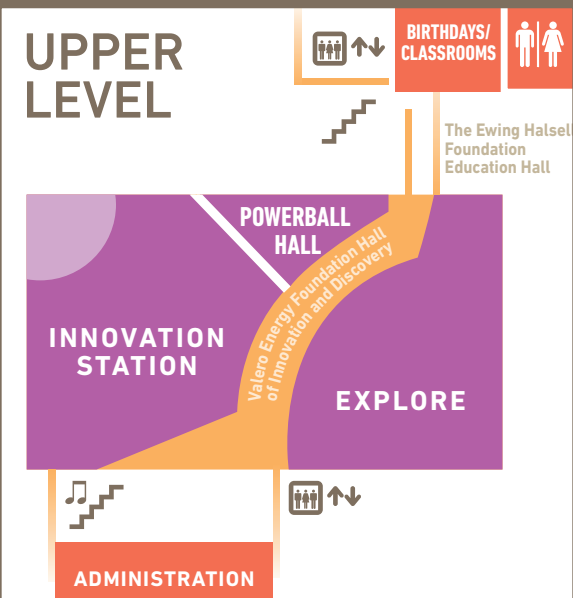

GROUND FLOOR

UPPER LEVEL

2800 Broadway
San Antonio, TX 78209
(210) 212-4453
TheDoSeum.org
info@thedoseum.org