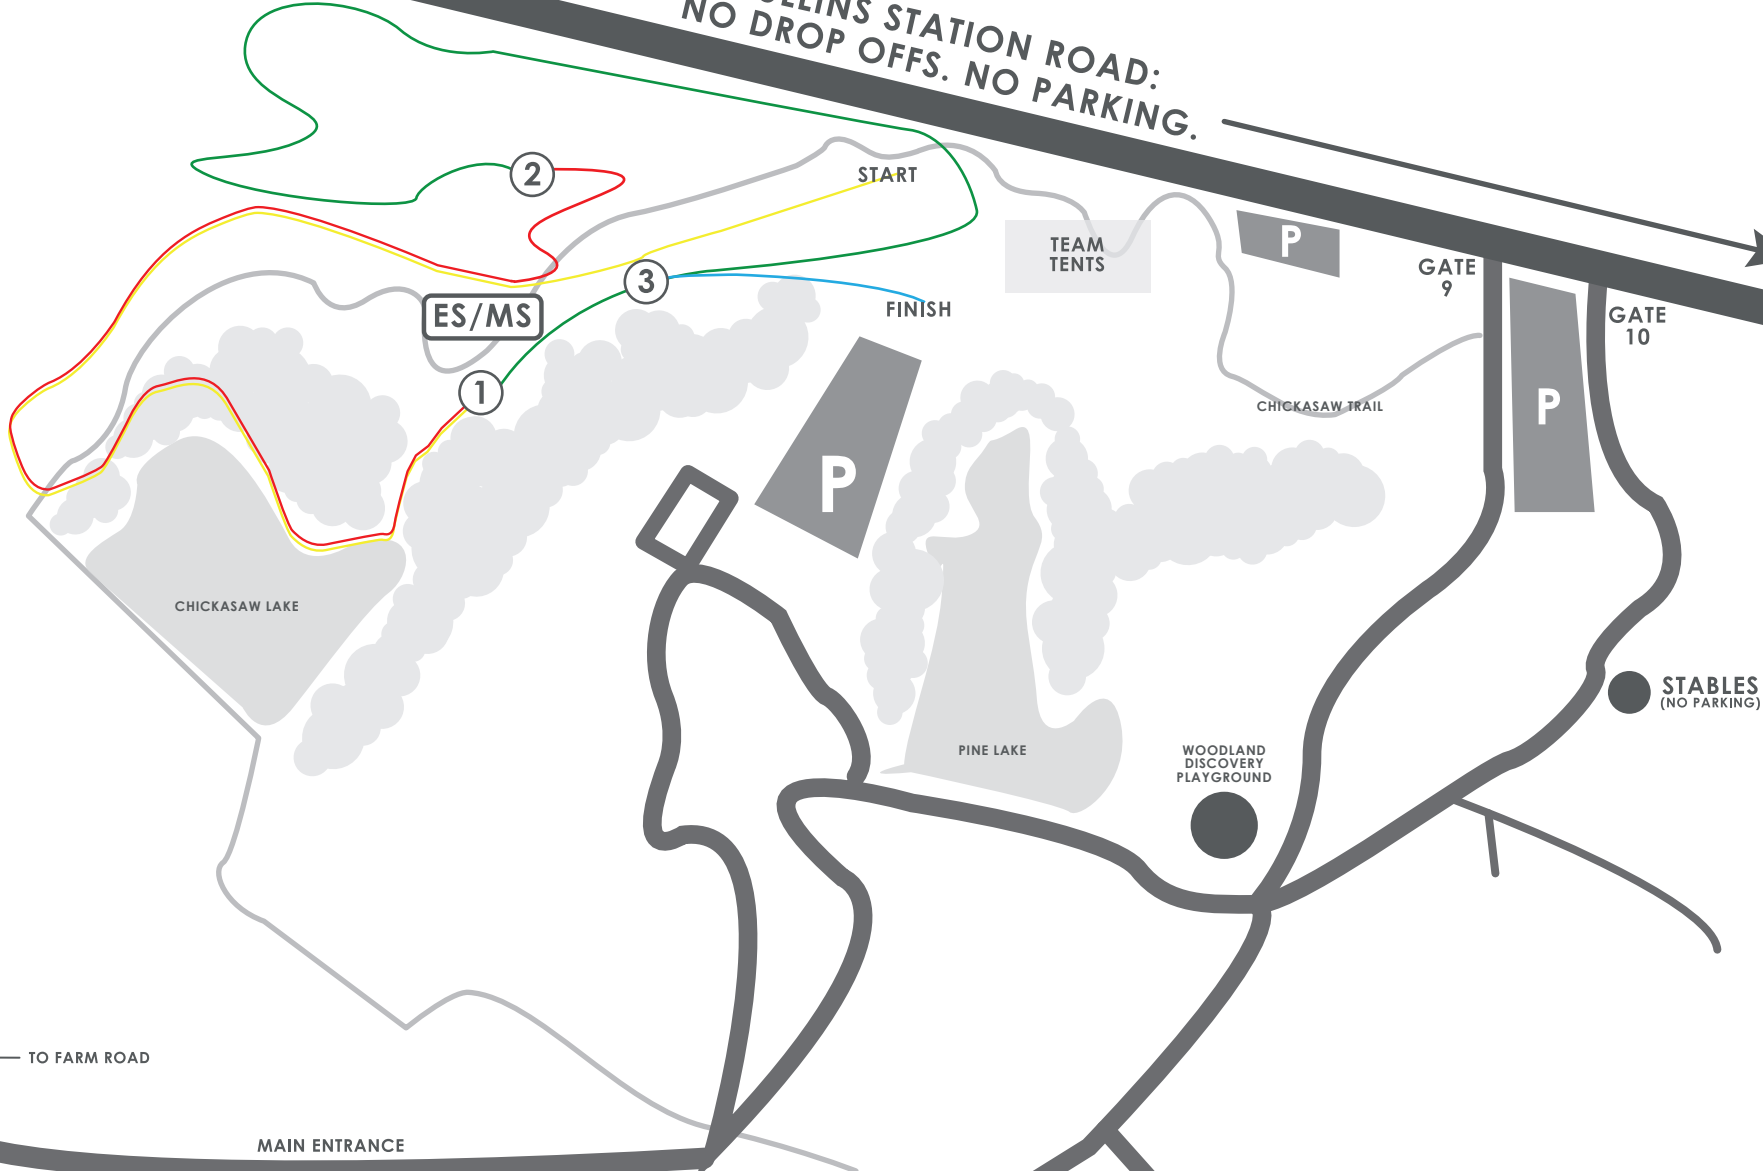

CROSS COUNTRY PARKING MAP

P Designated parking areas are marked below in this color.

**MULLINS STATION ROAD:
NO DROP OFFS. NO PARKING.**

← TO FARM ROAD

MAIN ENTRANCE