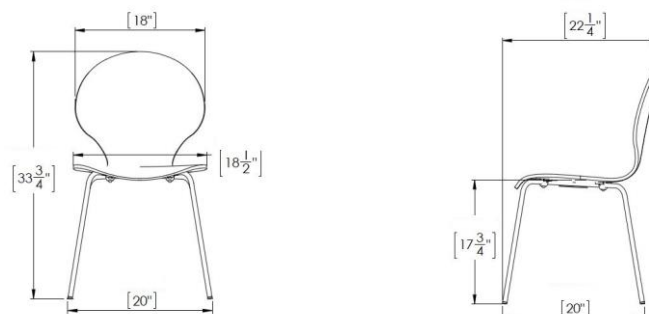

Stacking

- 4 leg stacks up to 8 chairs. Sled base stacks up to 8 chairs.

Weight Capacity

- 300 lbs.

Product & Shipping Dimensions/Weight

Product – 1 chair	4 Leg	Sled Base
Weight (lbs)	10 lbs	16 lbs
Total Chair Height	32 ¾"	33 ¾"
Chair Depth at Base	19 ½"	21 ¼"
Chair Depth at Top	21 ½"	21 ½"
Chair Width at Base	20 ¼"	20 ¼"
Chair Width at Top	12 ½"	12 ½"
Seat Width	15 ¼"	15 ¼"
Seat Height	16 ¼"	17 ¼"
Seat Depth	-	-
Shipping – 2 chairs		
Weight (lbs)	25 lbs	37 lbs
Dimensions	39" H x 25" W x 25" L	39" H x 25" W x 25" L

Stacking

- 4 leg stacks up to 8 chairs. Sled base stacks up to 8 chairs.

Weight Capacity

- 300 lbs.

Product & Shipping Dimensions/Weight

Product – 1 chair	4 Leg	Sled Base
Weight (lbs)	11 lbs	17 lbs
Total Chair Height	33 ¾"	34 ¼"
Chair Depth at Base	20"	21 ¼"
Chair Depth at Top	22 ¼"	22 ¼"
Chair Width at Base	20"	20 ¼"
Chair Width at Top	18"	18"
Seat Width	18 ½"	18 ½"
Seat Height	17 ¾"	18 ¾"
Seat Depth	-	
Shipping – 2 chairs		
Weight (lbs)	27 lbs	32 lbs
Dimensions	39" H x 25" W x 25" L	39" H x 25" W x 25" L

Stacking

- 4 leg stacks up to 8 chairs. Sled base stacks up to 8 chairs.

Weight Capacity

- 300 lbs.

Product & Shipping Dimensions/Weight

Product – 1 chair	4 Leg	Sled Base
Weight (lbs)	10 lbs	16 lbs
Total Chair Height	33 ¾"	34 ¾"
Chair Depth at Base	20"	21 ¼"
Chair Depth at Top	22 ¼"	22 ¼"
Chair Width at Base	20"	20 ¼"
Chair Width at Top	18"	18"
Seat Width	18 ½"	18 ½"
Seat Height	17 ¾"	18 ¾"
Seat Depth	-	-
Shipping – 2 chairs		
Weight (lbs)	25 lbs	37 lbs
Dimensions	39" H x 25" W x 25" L	39" H x 25" W x 25" L