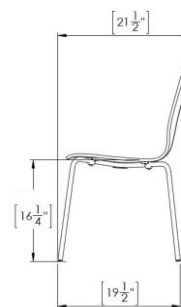

Stacking

- 4 leg stacks up to 8 chairs. Sled base stacks up to 8 chairs.

Weight Capacity

- 300 lbs.

Product & Shipping Dimensions/Weight

Product – 1 chair	4 Leg	Sled Base
Weight (lbs)	10 lbs	16 lbs
Total Chair Height	32 ¾"	33 ¾"
Chair Depth at Base	19 ½"	21 ¼"
Chair Depth at Top	21 ½"	21 ½"
Chair Width at Base	20 ¼"	20 ¼"
Chair Width at Top	12 ½"	12 ½"
Seat Width	15 ¼"	15 ¼"
Seat Height	16 ¼"	17 ¼"
Seat Depth	-	-
Shipping – 2 chairs		
Weight (lbs)	25 lbs	37 lbs
Dimensions	39" H x 25" W x 25" L	39" H x 25" W x 25" L

Stacking

- 4 leg stacks up to 8 chairs. Sled base stacks up to 8 chairs.

Weight Capacity

- 300 lbs.

Product & Shipping Dimensions/Weight

Product – 1 chair	4 Leg	Sled Base
Weight (lbs)	11 lbs	17 lbs
Total Chair Height	33 ¾"	34 ¼"
Chair Depth at Base	20"	21 ¼"
Chair Depth at Top	22 ¼"	22 ¼"
Chair Width at Base	20"	20 ¼"
Chair Width at Top	18"	18"
Seat Width	18 ½"	18 ½"
Seat Height	17 ¾"	18 ¾"
Seat Depth	-	
Shipping – 2 chairs		
Weight (lbs)	27 lbs	32 lbs
Dimensions	39" H x 25" W x 25" L	39" H x 25" W x 25" L

Stacking

- 4 leg stacks up to 8 chairs. Sled base stacks up to 8 chairs.

Weight Capacity

- 300 lbs.

Product & Shipping Dimensions/Weight

Product – 1 chair	4 Leg	Sled Base
Weight (lbs)	10 lbs	16 lbs
Total Chair Height	33 ¾"	34 ¾"
Chair Depth at Base	20"	21 ¼"
Chair Depth at Top	22 ¼"	22 ¼"
Chair Width at Base	20"	20 ¼"
Chair Width at Top	18"	18"
Seat Width	18 ½"	18 ½"
Seat Height	17 ¾"	18 ¾"
Seat Depth	-	-
Shipping – 2 chairs		
Weight (lbs)	25 lbs	37 lbs
Dimensions	39" H x 25" W x 25" L	39" H x 25" W x 25" L