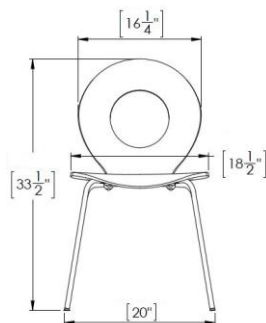

Stacking

- 4 leg stacks up to 8 chairs. Sled base stacks up to 8 chairs.

Weight Capacity

- 300 lbs.

Product & Shipping Dimensions/Weight

Product – 1 chair	4 Leg	Sled Base
Weight (lbs)	11 lbs	17 lbs
Total Chair Height	33 ¾"	34 ¼"
Chair Depth at Base	20"	21 ¼"
Chair Depth at Top	22 ¼"	22 ¼"
Chair Width at Base	20"	20 ¼"
Chair Width at Top	18"	18"
Seat Width	18 ½"	18 ½"
Seat Height	17 ¾"	18 ¾"
Seat Depth	-	
Shipping – 2 chairs		
Weight (lbs)	27 lbs	32 lbs
Dimensions	39" H x 25" W x 25" L	39" H x 25" W x 25" L

Stacking

- 4 leg stacks up to 8 chairs. Sled base stacks up to 8 chairs.

Weight Capacity

- 300 lbs.

Product & Shipping Dimensions/Weight

Product – 1 chair	4 Leg	Sled Base
Weight (lbs)	10 lbs	16 lbs
Total Chair Height	33 ¾"	34 ¾"
Chair Depth at Base	20"	21 ¼"
Chair Depth at Top	22 ¼"	22 ¼"
Chair Width at Base	20"	20 ¼"
Chair Width at Top	18"	18"
Seat Width	18 ½"	18 ½"
Seat Height	17 ¾"	18 ¾"
Seat Depth	-	-
Shipping – 2 chairs		
Weight (lbs)	25 lbs	37 lbs
Dimensions	39" H x 25" W x 25" L	39" H x 25" W x 25" L

Stacking

- 4 leg stacks up to 8 chairs. Sled base stacks up to 8 chairs.

Weight Capacity

- 300 lbs.

Product & Shipping Dimensions/Weight

Product – 1 chair	4 Leg	Sled Base
Weight (lbs)	10 lbs	16 lbs
Total Chair Height	32 ¾"	33 ¾"
Chair Depth at Base	19 ½"	21 ¼"
Chair Depth at Top	21 ½"	21 ½"
Chair Width at Base	20 ¼"	20 ¼"
Chair Width at Top	12 ½"	12 ½"
Seat Width	15 ¼"	15 ¼"
Seat Height	16 ¼"	17 ¼"
Seat Depth	-	-
Shipping – 2 chairs		
Weight (lbs)	26 lbs	38 lbs
Dimensions	39" H x 25" W x 25" L	39" H x 25" W x 25" L