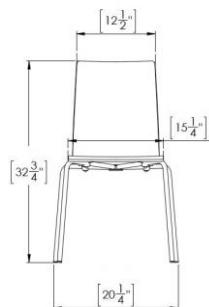

Stacking

- 4 leg stacks up to 8 chairs. Sled base stacks up to 8 chairs.

Weight Capacity

- 300 lbs.

Product & Shipping Dimensions/Weight

Product – 1 chair	4 Leg	Sled Base
Weight (lbs)	10 lbs	16 lbs
Total Chair Height	32 ¾"	33 ¾"
Chair Depth at Base	19 ½"	21 ¼"
Chair Depth at Top	21 ½"	21 ½"
Chair Width at Base	20 ¼"	20 ¼"
Chair Width at Top	12 ½"	12 ½"
Seat Width	15 ¼"	15 ¼"
Seat Height	16 ¼"	17 ¼"
Seat Depth	-	-
Shipping – 2 chairs		
Weight (lbs)	25 lbs	37 lbs
Dimensions	39" H x 25" W x 25" L	39" H x 25" W x 25" L

Stacking

- 4 leg stacks up to 8 chairs. Sled base stacks up to 8 chairs.

Weight Capacity

- 300 lbs.

Product & Shipping Dimensions/Weight

Product – 1 chair	4 Leg	Sled Base
Weight (lbs)	11 lbs	17 lbs
Total Chair Height	33 ¾"	34 ¼"
Chair Depth at Base	20"	21 ¼"
Chair Depth at Top	22 ¼"	22 ¼"
Chair Width at Base	20"	20 ¼"
Chair Width at Top	18"	18"
Seat Width	18 ½"	18 ½"
Seat Height	17 ¾"	18 ¾"
Seat Depth	-	
Shipping – 2 chairs		
Weight (lbs)	27 lbs	32 lbs
Dimensions	39" H x 25" W x 25" L	39" H x 25" W x 25" L

Stacking

- 4 leg stacks up to 8 chairs. Sled base stacks up to 8 chairs.

Weight Capacity

- 300 lbs.

Product & Shipping Dimensions/Weight

Product – 1 chair	4 Leg	Sled Base
Weight (lbs)	10 lbs	16 lbs
Total Chair Height	33 ¾"	34 ¾"
Chair Depth at Base	20"	21 ¼"
Chair Depth at Top	22 ¼"	22 ¼"
Chair Width at Base	20"	20 ¼"
Chair Width at Top	18"	18"
Seat Width	18 ½"	18 ½"
Seat Height	17 ¾"	18 ¾"
Seat Depth	-	-
Shipping – 2 chairs		
Weight (lbs)	25 lbs	37 lbs
Dimensions	39" H x 25" W x 25" L	39" H x 25" W x 25" L