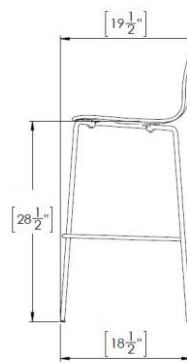

Stacking

- 4 leg stacks up to 8 chairs. Sled base stacks up to 8 chairs.

Weight Capacity

- 300 lbs.

Product & Shipping Dimensions/Weight

Product – 1 chair	4 Leg	Sled Base
Weight (lbs)	10 lbs	16 lbs
Total Chair Height	32 ¾"	33 ¾"
Chair Depth at Base	19 ½"	21 ¼"
Chair Depth at Top	21 ½"	21 ½"
Chair Width at Base	20 ¼"	20 ¼"
Chair Width at Top	12 ½"	12 ½"
Seat Width	15 ¼"	15 ¼"
Seat Height	16 ¼"	17 ¼"
Seat Depth	-	-
Shipping – 2 chairs		
Weight (lbs)	26 lbs	38 lbs
Dimensions	39" H x 25" W x 25" L	39" H x 25" W x 25" L

Stacking

- 4 leg stool – no stacking. Sled base stool stacks up to 5.

Weight Capacity

- 300 lbs.

Product & Shipping Dimensions/Weight

Product – 1 chair	4 Leg	Sled Base
Weight (lbs)	10 lbs	17 lbs
Total Chair Height	37 ¾"	38 ¾"
Chair Depth at Base	18 ½"	19 ¼"
Chair Depth at Top	19 ½"	19 ½"
Chair Width at Base	19 ½"	19 ¾"
Chair Width at Top	13 ½"	13 ½"
Seat Width	14 ½"	14 ½"
Seat Height	28 ½"	19 ½"
Seat Depth	-	-
Shipping – 2 chairs		
Weight (lbs)	27 lbs	39 lbs
Dimensions	47"H x 22.5"W x 22"L	47"H x 22.5"W x 22"L

Stacking

- 4 leg stool – no stacking. Sled base stool stacks up to 5.

Weight Capacity

- 300 lbs.

Product & Shipping Dimensions/Weight

Product – 1 chair	4 Leg	Sled Base
Weight (lbs)	13 lbs	20 lbs
Total Chair Height	28 ½"	29 ½"
Chair Depth at Base	18 ½"	19 ¼"
Chair Depth at Top	18 ¾"	18 ¾"
Chair Width at Base	19 ½"	19 ¾"
Chair Width at Top	13 ½"	13 ½"
Seat Width	14 ½"	14 ½"
Seat Height	28 ½"	19 ½"
Seat Depth	-	-
Shipping – 2 chairs		
Weight (lbs)	27 lbs	39 lbs
Dimensions	44"H x 22.5"W x 22"L	44"H x 22.5"W x 22"L