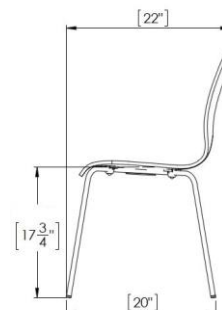

Stacking

- 4 leg stacks up to 8 chairs. Sled base stacks up to 8 chairs.

Weight Capacity

- 300 lbs.

Product & Shipping Dimensions/Weight

Product – 1 chair	4 Leg	Sled Base
Weight (lbs)	11 lbs	17 lbs
Total Chair Height	33 ¾"	34 ¼"
Chair Depth at Base	20"	21 ¼"
Chair Depth at Top	22 ¼"	22 ¼"
Chair Width at Base	20"	20 ¼"
Chair Width at Top	18"	18"
Seat Width	18 ½"	18 ½"
Seat Height	17 ¾"	18 ¾"
Seat Depth	-	
Shipping – 2 chairs		
Weight (lbs)	27 lbs	32 lbs
Dimensions	39" H x 25" W x 25" L	39" H x 25" W x 25" L

Stacking

- 4 leg stacks up to 8 chairs. Sled base stacks up to 8 chairs.

Weight Capacity

- 300 lbs.

Product & Shipping Dimensions/Weight

Product – 1 chair	4 Leg	Sled Base
Weight (lbs)	10 lbs	16 lbs
Total Chair Height	33 ¾"	34 ¾"
Chair Depth at Base	20"	21 ¼"
Chair Depth at Top	22 ¼"	22 ¼"
Chair Width at Base	20"	20 ¼"
Chair Width at Top	18"	18"
Seat Width	18 ½"	18 ½"
Seat Height	17 ¾"	18 ¾"
Seat Depth	-	-
Shipping – 2 chairs		
Weight (lbs)	25 lbs	37 lbs
Dimensions	39" H x 25" W x 25" L	39" H x 25" W x 25" L

Stacking

- 4 leg stacks up to 8 chairs. Sled base stacks up to 8 chairs.

Weight Capacity

- 300 lbs.

Product & Shipping Dimensions/Weight

Product – 1 chair	4 Leg	Sled Base
Weight (lbs)	10 lbs	16 lbs
Total Chair Height	32 ¾"	33 ¾"
Chair Depth at Base	19 ½"	21 ¼"
Chair Depth at Top	21 ½"	21 ½"
Chair Width at Base	20 ¼"	20 ¼"
Chair Width at Top	12 ½"	12 ½"
Seat Width	15 ¼"	15 ¼"
Seat Height	16 ¼"	17 ¼"
Seat Depth	-	-
Shipping – 2 chairs		
Weight (lbs)	26 lbs	38 lbs
Dimensions	39" H x 25" W x 25" L	39" H x 25" W x 25" L