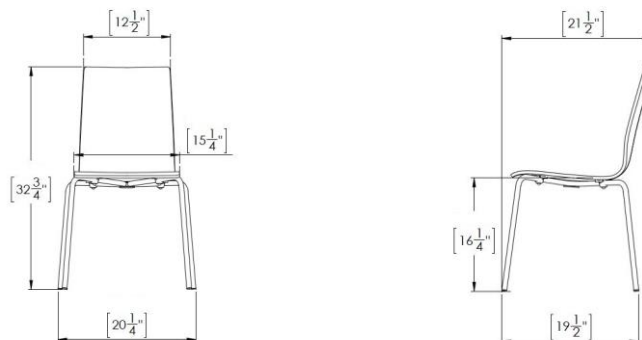

Stacking

- 4 leg stacks up to 8 chairs. Sled base stacks up to 8 chairs.

Weight Capacity

- 300 lbs.

Product & Shipping Dimensions/Weight

Product – 1 chair	4 Leg	Sled Base
Weight (lbs)	10 lbs	16 lbs
Total Chair Height	33 ¾"	34 ¾"
Chair Depth at Base	20"	21 ¼"
Chair Depth at Top	22 ¼"	22 ¼"
Chair Width at Base	20"	20 ¼"
Chair Width at Top	18"	18"
Seat Width	18 ½"	18 ½"
Seat Height	17 ¾"	18 ¾"
Seat Depth	-	-
Shipping – 2 chairs		
Weight (lbs)	25 lbs	37 lbs
Dimensions	39" H x 25" W x 25" L	39" H x 25" W x 25" L

Stacking

- 4 leg stacks up to 8 chairs. Sled base stacks up to 8 chairs.

Weight Capacity

- 300 lbs.

Product & Shipping Dimensions/Weight

Product – 1 chair	4 Leg	Sled Base
Weight (lbs)	10 lbs	16 lbs
Total Chair Height	32 ¾"	33 ¾"
Chair Depth at Base	19 ½"	21 ¼"
Chair Depth at Top	21 ½"	21 ½"
Chair Width at Base	20 ¼"	20 ¼"
Chair Width at Top	12 ½"	12 ½"
Seat Width	15 ¼"	15 ¼"
Seat Height	16 ¼"	17 ¼"
Seat Depth	-	-
Shipping – 2 chairs		
Weight (lbs)	26 lbs	38 lbs
Dimensions	39" H x 25" W x 25" L	39" H x 25" W x 25" L

Stacking

- 4 leg stool – no stacking. Sled base stool stacks up to 5.

Weight Capacity

- 300 lbs.

Product & Shipping Dimensions/Weight

Product – 1 chair	4 Leg	Sled Base
Weight (lbs)	10 lbs	17 lbs
Total Chair Height	37 ¾"	38 ¾"
Chair Depth at Base	18 ½"	19 ¼"
Chair Depth at Top	19 ½"	19 ½"
Chair Width at Base	19 ½"	19 ¾"
Chair Width at Top	13 ½"	13 ½"
Seat Width	14 ½"	14 ½"
Seat Height	28 ½"	19 ½"
Seat Depth	-	-
Shipping – 2 chairs		
Weight (lbs)	27 lbs	39 lbs
Dimensions	47"H x 22.5"W x 22"L	47"H x 22.5"W x 22"L