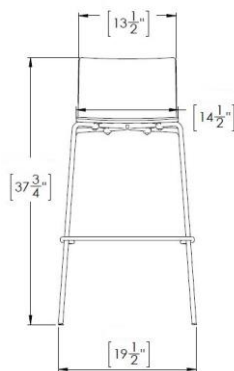

Stacking

- 4 leg stacks up to 8 chairs. Sled base stacks up to 8 chairs.

Weight Capacity

- 300 lbs.

Product & Shipping Dimensions/Weight

Product – 1 chair	4 Leg	Sled Base
Weight (lbs)	10 lbs	16 lbs
Total Chair Height	32 ¾"	33 ¾"
Chair Depth at Base	19 ½"	21 ¼"
Chair Depth at Top	21 ½"	21 ½"
Chair Width at Base	20 ¼"	20 ¼"
Chair Width at Top	12 ½"	12 ½"
Seat Width	15 ¼"	15 ¼"
Seat Height	16 ¼"	17 ¼"
Seat Depth	-	-
Shipping – 2 chairs		
Weight (lbs)	26 lbs	38 lbs
Dimensions	39" H x 25" W x 25" L	39" H x 25" W x 25" L

Stacking

- 4 leg stool – no stacking. Sled base stool stacks up to 5.

Weight Capacity

- 300 lbs.

Product & Shipping Dimensions/Weight

Product – 1 chair	4 Leg	Sled Base
Weight (lbs)	10 lbs	17 lbs
Total Chair Height	37 ¾"	38 ¾"
Chair Depth at Base	18 ½"	19 ¼"
Chair Depth at Top	19 ½"	19 ½"
Chair Width at Base	19 ½"	19 ¾"
Chair Width at Top	13 ½"	13 ½"
Seat Width	14 ½"	14 ½"
Seat Height	28 ½"	19 ½"
Seat Depth	-	-
Shipping – 2 chairs		
Weight (lbs)	27 lbs	39 lbs
Dimensions	47"H x 22.5"W x 22"L	47"H x 22.5"W x 22"L

Stacking

- 4 leg stool – no stacking. Sled base stool stacks up to 5.

Weight Capacity

- 300 lbs.

Product & Shipping Dimensions/Weight

Product – 1 chair	4 Leg	Sled Base
Weight (lbs)	13 lbs	20 lbs
Total Chair Height	28 ½"	29 ½"
Chair Depth at Base	18 ½"	19 ¼"
Chair Depth at Top	18 ¾"	18 ¾"
Chair Width at Base	19 ½"	19 ¾"
Chair Width at Top	13 ½"	13 ½"
Seat Width	14 ½"	14 ½"
Seat Height	28 ½"	19 ½"
Seat Depth	-	-
Shipping – 2 chairs		
Weight (lbs)	27 lbs	39 lbs
Dimensions	44"H x 22.5"W x 22"L	44"H x 22.5"W x 22"L