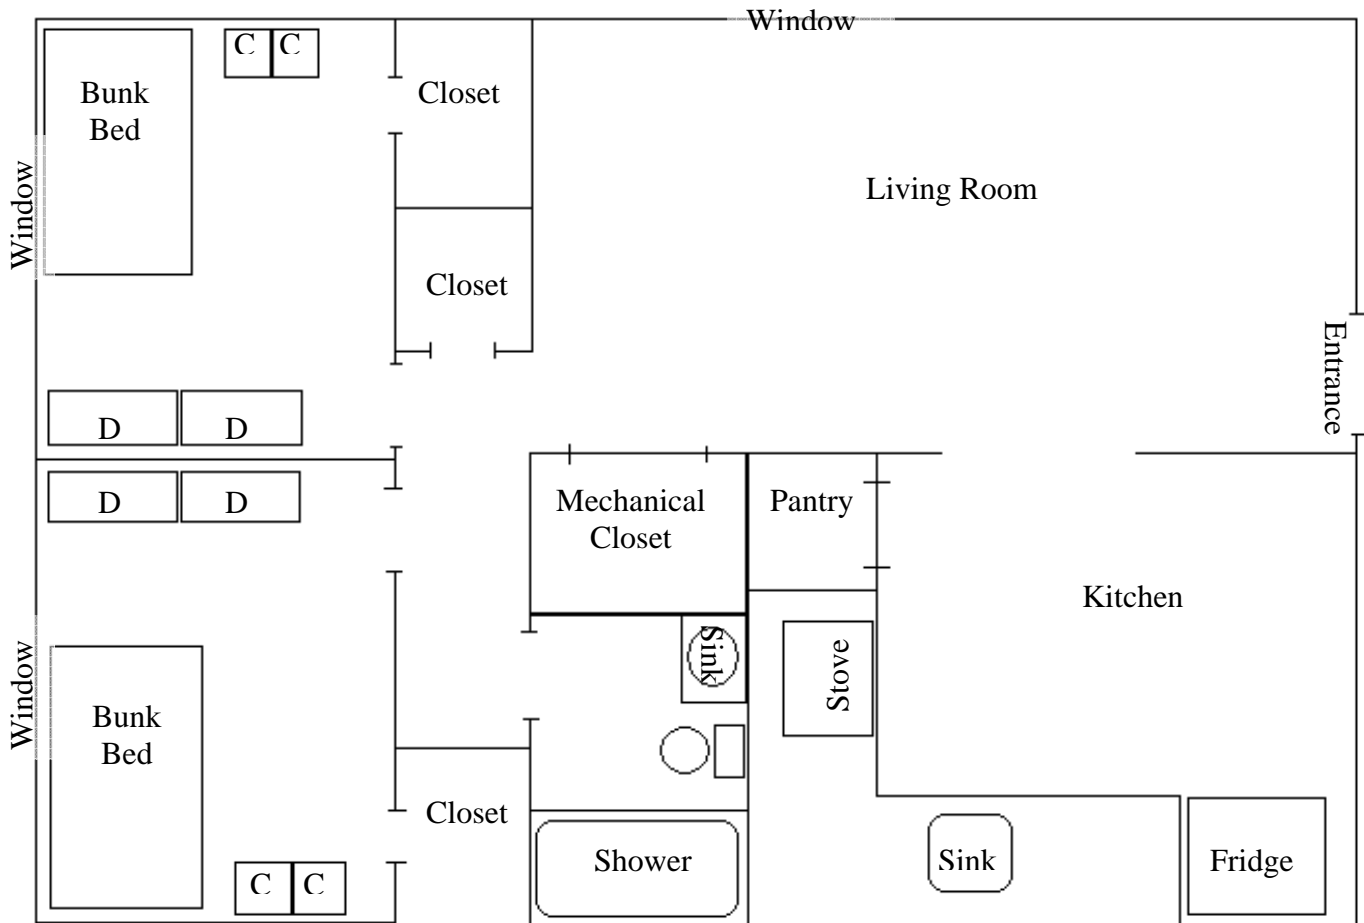

Wildcat Cove Suite Layouts

C = Chest of Draw

D = Desk

The apartments of Wildcat Cove vary slightly but this is the general layout. Each room is equipped with cable TV hookups and wireless internet and one phone line.