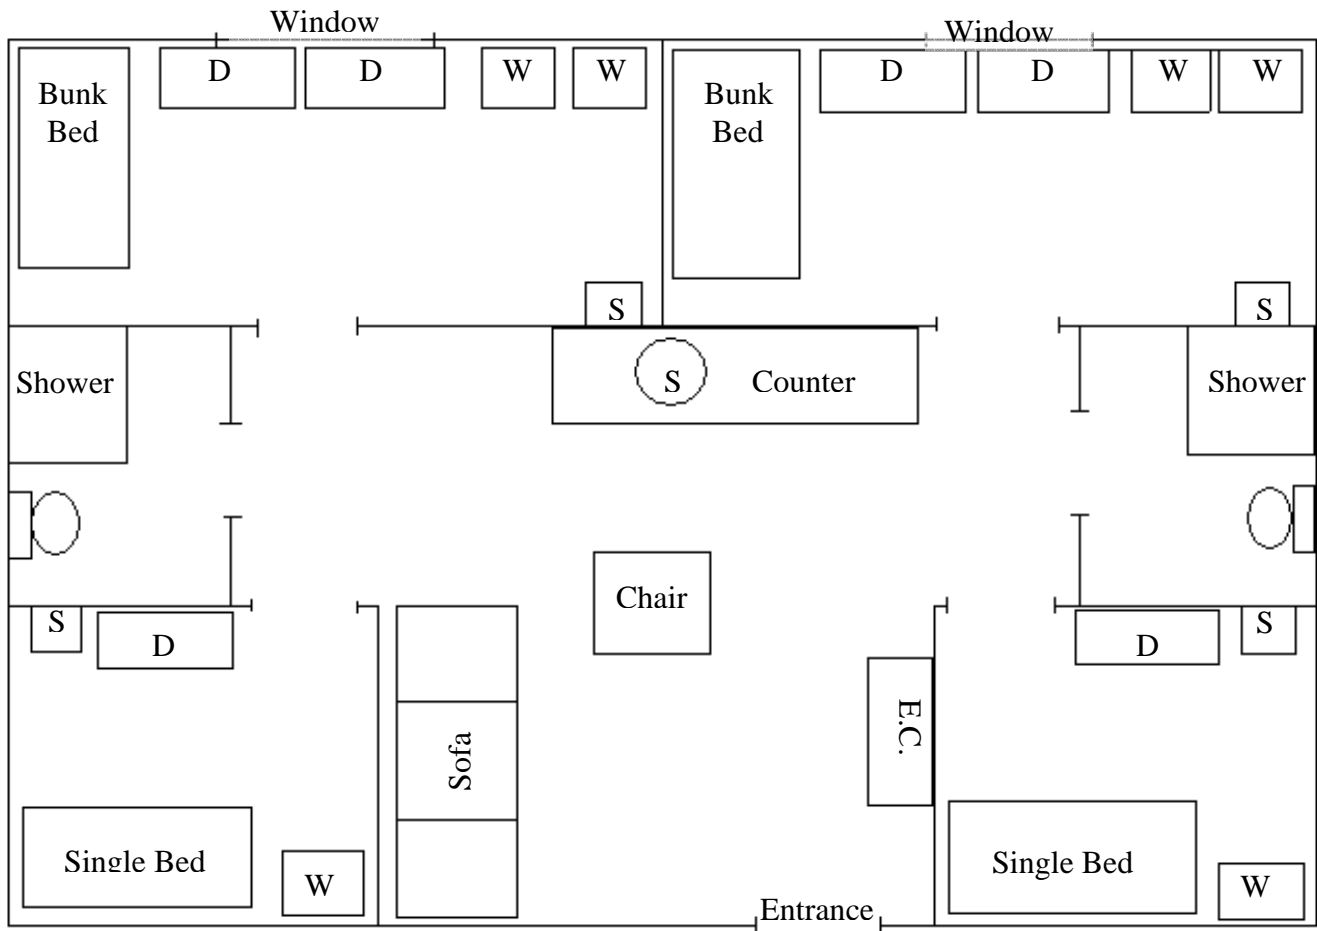

## Prosser Hall Suite Layout

D = Desk

E.C. = Entertainment Center

S = Sink

W = Wardrobe

The Single Rooms are 10 ft by 10 ft and the Double Rooms are 10 ft by 20 ft.

Each room is equipped with one phone jack, one cable TV hookup, and internet hookups. The common room also has a cable TV hookup.