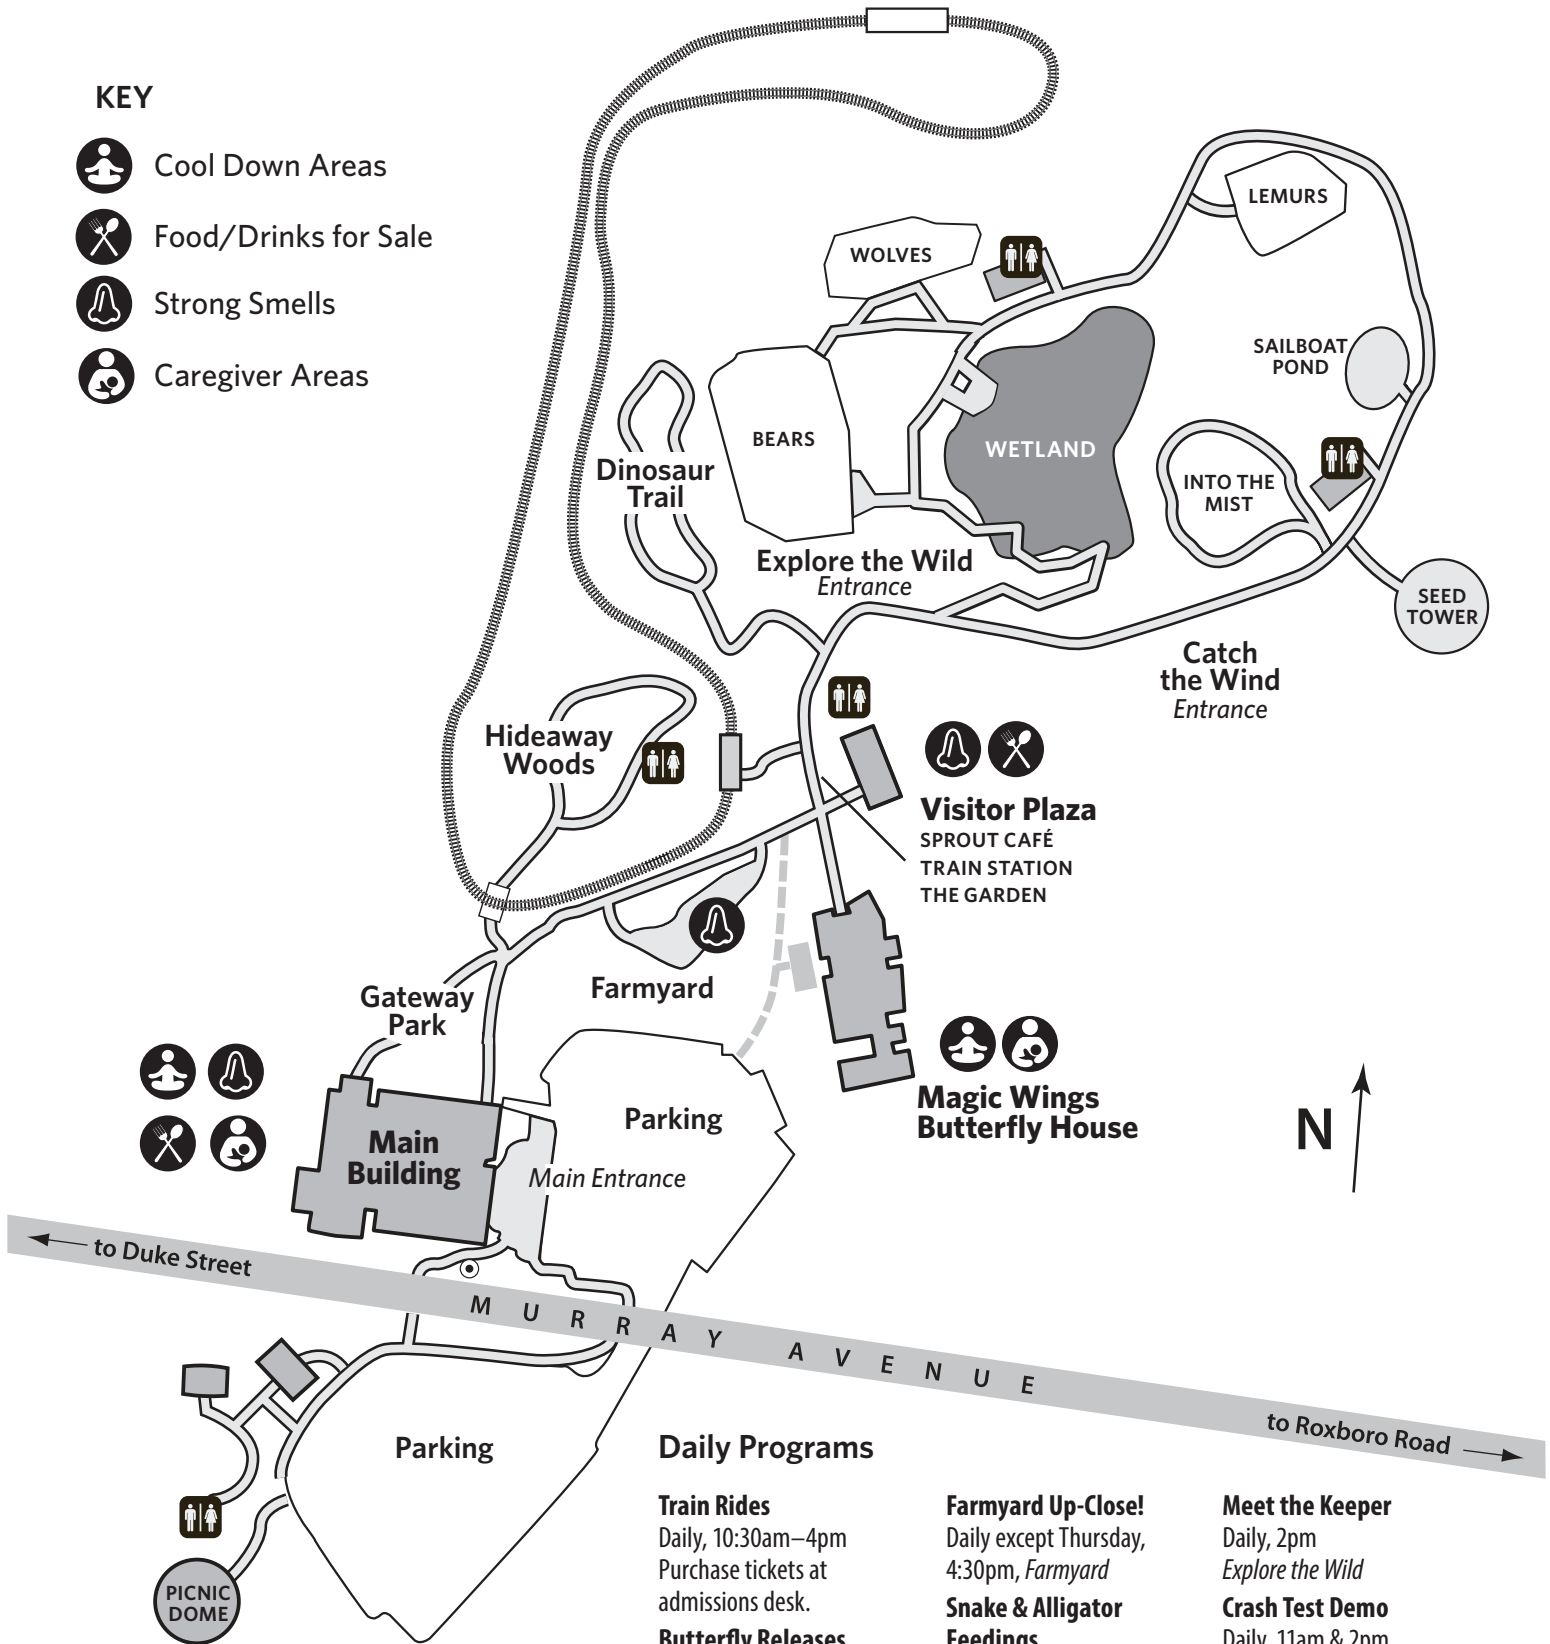

**KEY**

-  Cool Down Areas
-  Food/Drinks for Sale
-  Strong Smells
-  Caregiver Areas

**Cool Down Kits** available to borrow at the Admissions Desk. Visitors must leave a form of ID as a deposit.

**Need help?** Find a staff member who can radio for assistance. If you can't leave an area, please call the Museum operator at (919) 220-5429 and someone can be paged to assist you.

**KEY**

-  Cool Down Areas
-  Food/Drinks for Sale
-  Strong Smells
-  Caregiver Areas

**Daily Programs**

**Train Rides**

Daily, 10:30am–4pm  
Purchase tickets at admissions desk.

**Butterfly Releases**

Daily, 11am & 3pm  
Magic Wings Conservatory

**Critter Feedings**

Daily, 2:30pm  
Insectarium

**Farmyard Up-Close!**

Daily except Thursday, 4:30pm, Farmyard

**Snake & Alligator Feedings**

Thursday, 4pm  
Carolina Wildlife

**Meet the Keeper**

Daily, 2pm  
Explore the Wild

**Crash Test Demo**

Daily, 11am & 2pm  
Investigate Health