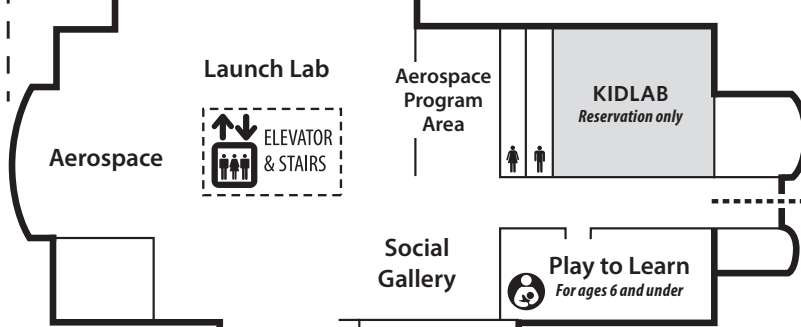

Main Building

Second Floor

First Floor

Main Entrance

Caregiver Area

Smoke-Free Campus

Magic Wings® Butterfly House

OUTDOOR EXHIBITS

For more information (919)220-5429

Birthday Parties	x315
Group Reservations	x313
Membership	x324
Museum Rental	x400
Education Classes	x313

MUSEUM of LIFE + SCIENCE

Daily Programs

Train Rides

Daily, 10:30am–4pm
Purchase tickets at admissions desk.