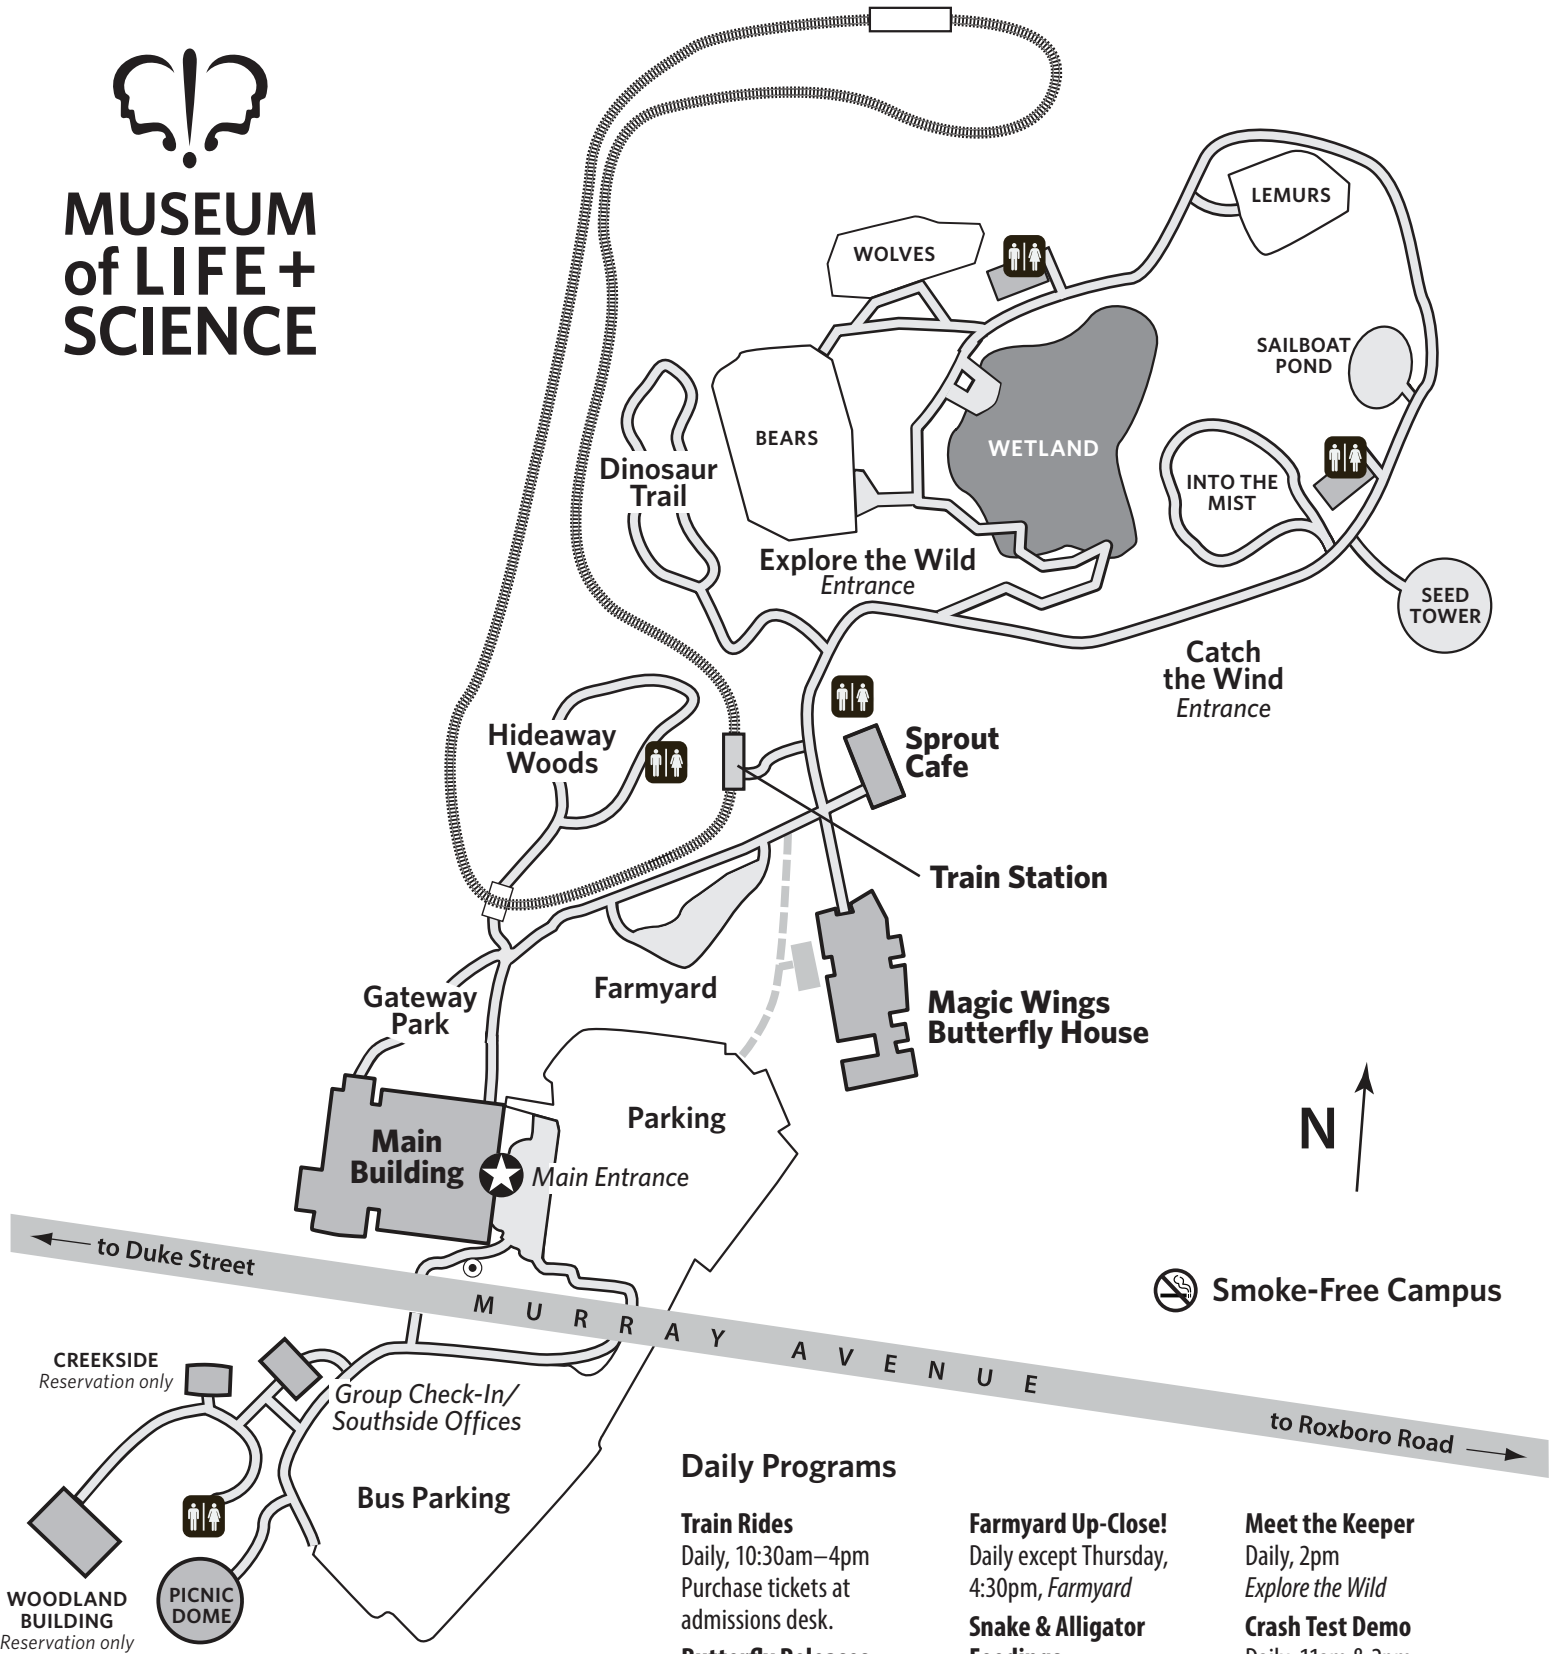

Main Building

Second Floor

First Floor

Main Entrance

Caregiver Area

Smoke-Free Campus

Magic Wings® Butterfly House

OUTDOOR EXHIBITS

For more information (919)220-5429

Birthday Parties	x315
Group Reservations	x313
Membership	x324
Museum Rental	x400
Education Classes	x313

MUSEUM of LIFE + SCIENCE

Daily Programs

Train Rides

Daily, 10:30am–4pm
Purchase tickets at admissions desk.

Meet the Keeper

Daily, 2pm
Explore the Wild

Crash Test Demo

Daily, 11am & 2pm
Investigate Health

Hours of Operation: Daily, 10am–5pm. Open for members at 9am. Closed Mondays from Labor Day through Memorial Day— check website for details.