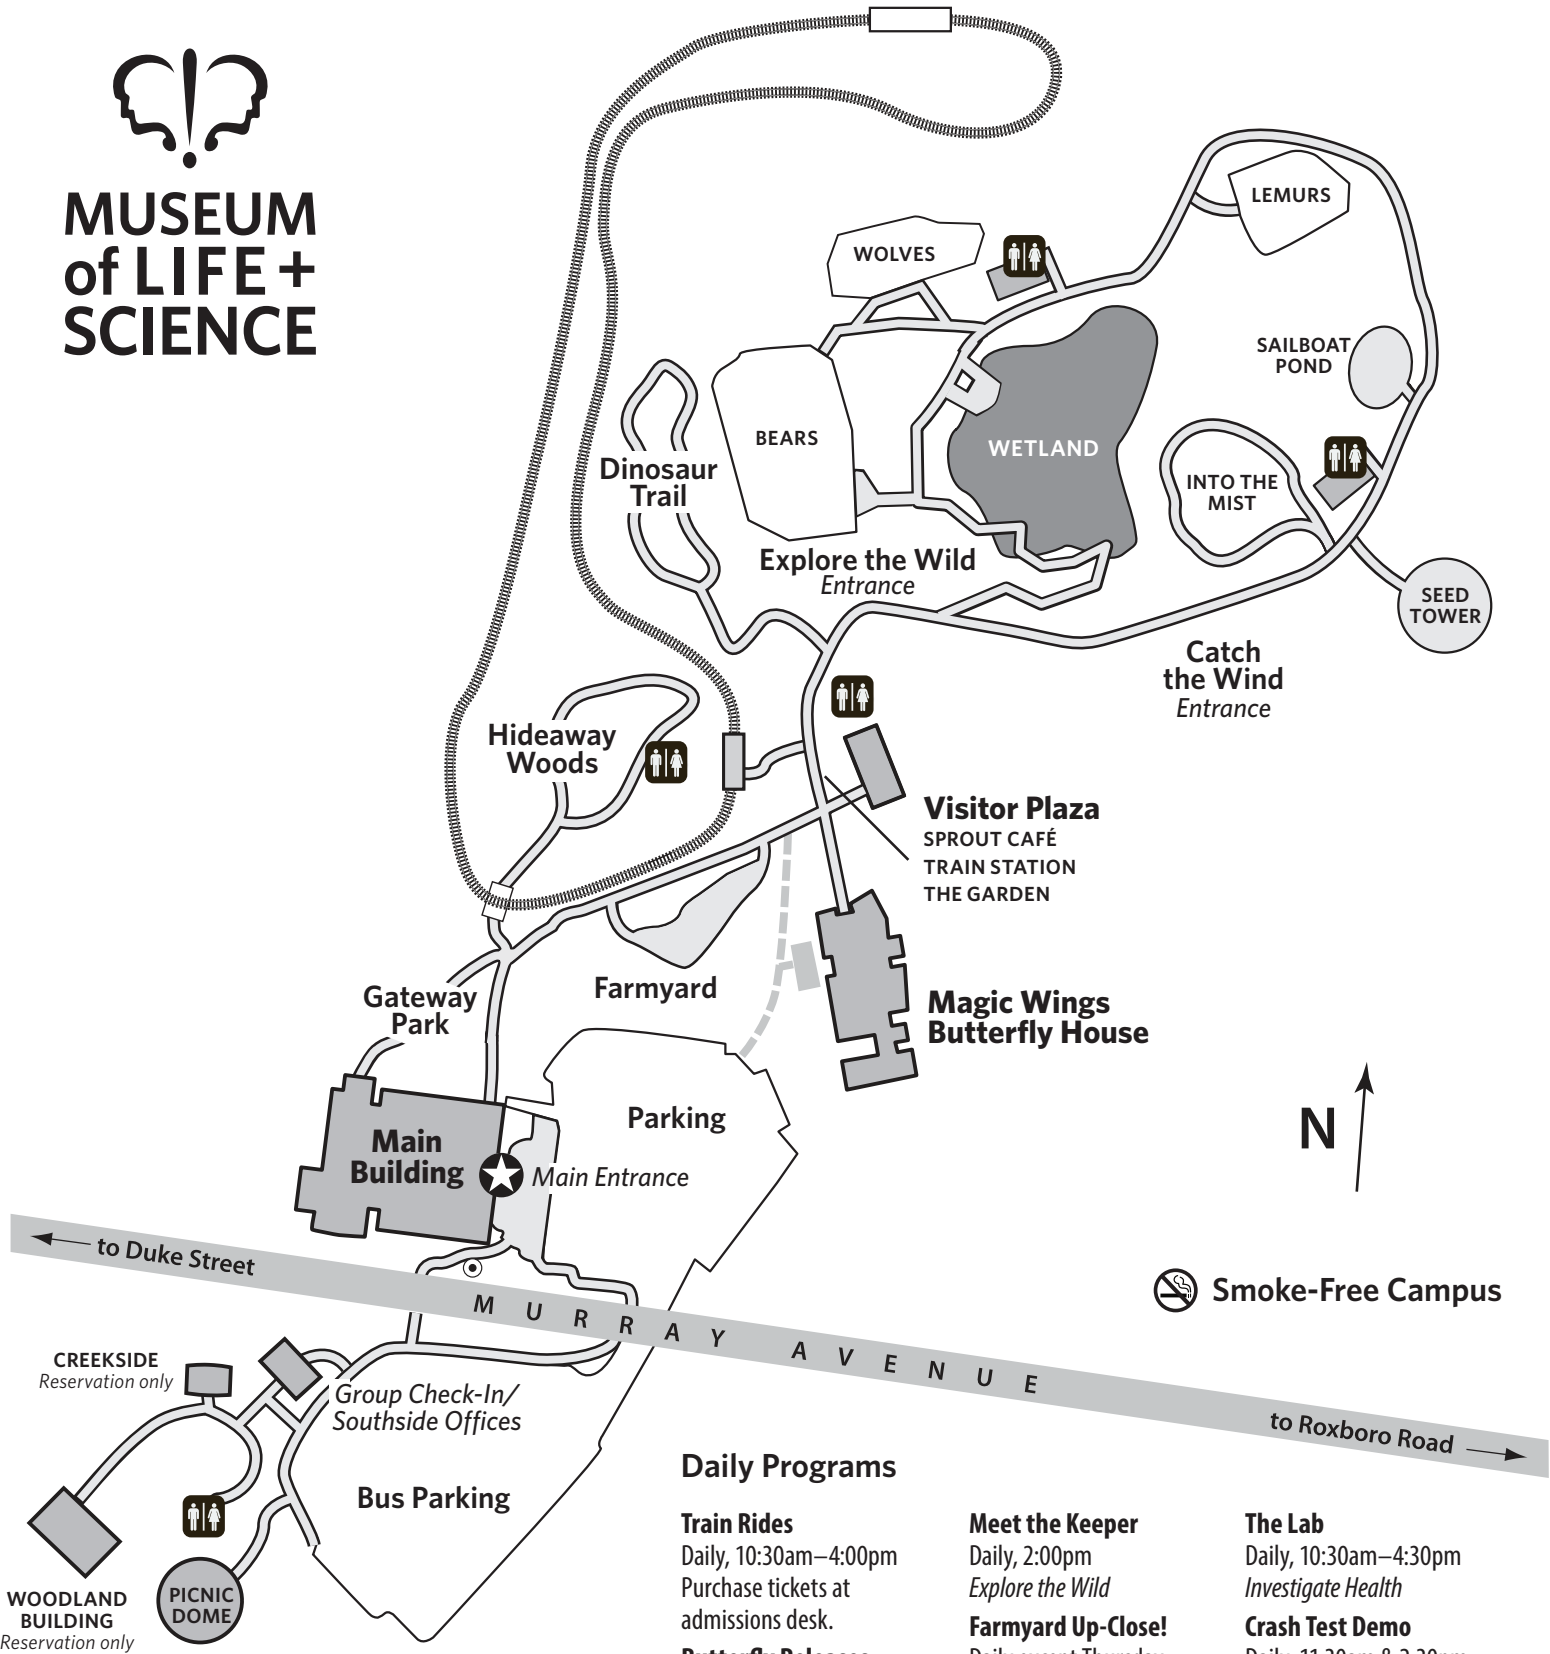

# MUSEUM of LIFE + SCIENCE

## Daily Programs

### Train Rides

Daily, 10:30am–4:00pm  
Purchase tickets at admissions desk.

### Meet the Keeper

Daily, 2:00pm  
*Explore the Wild*