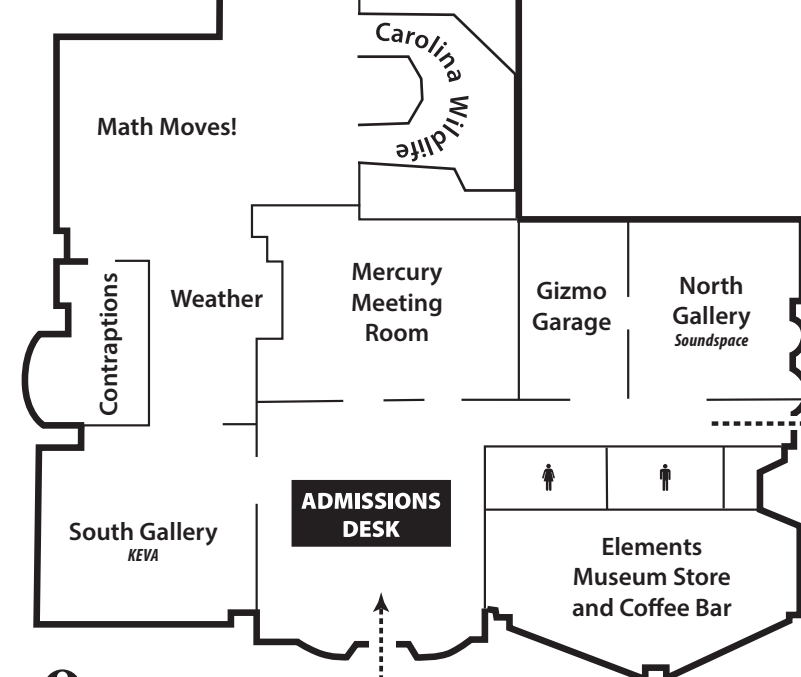

# Main Building

## Second Floor

**The Lab**  
Open Daily  
10:30am - 4:30pm

## First Floor

Main Entrance

Smoke-Free Campus