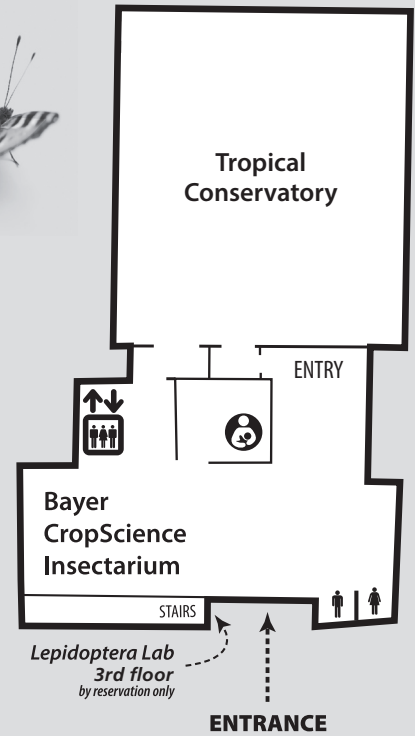

## Second Floor

**The Lab**  
Open Daily  
10:30am - 4:30pm

## First Floor

Main Entrance

Smoke-Free Campus

## Magic Wings® Butterfly House