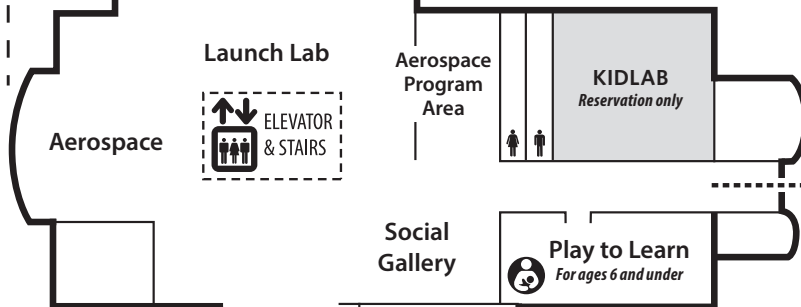

# Main Building

## Second Floor

**The Lab**  
Open Daily  
10:30am - 4:30pm

## First Floor

Main Entrance

Smoke-Free Campus