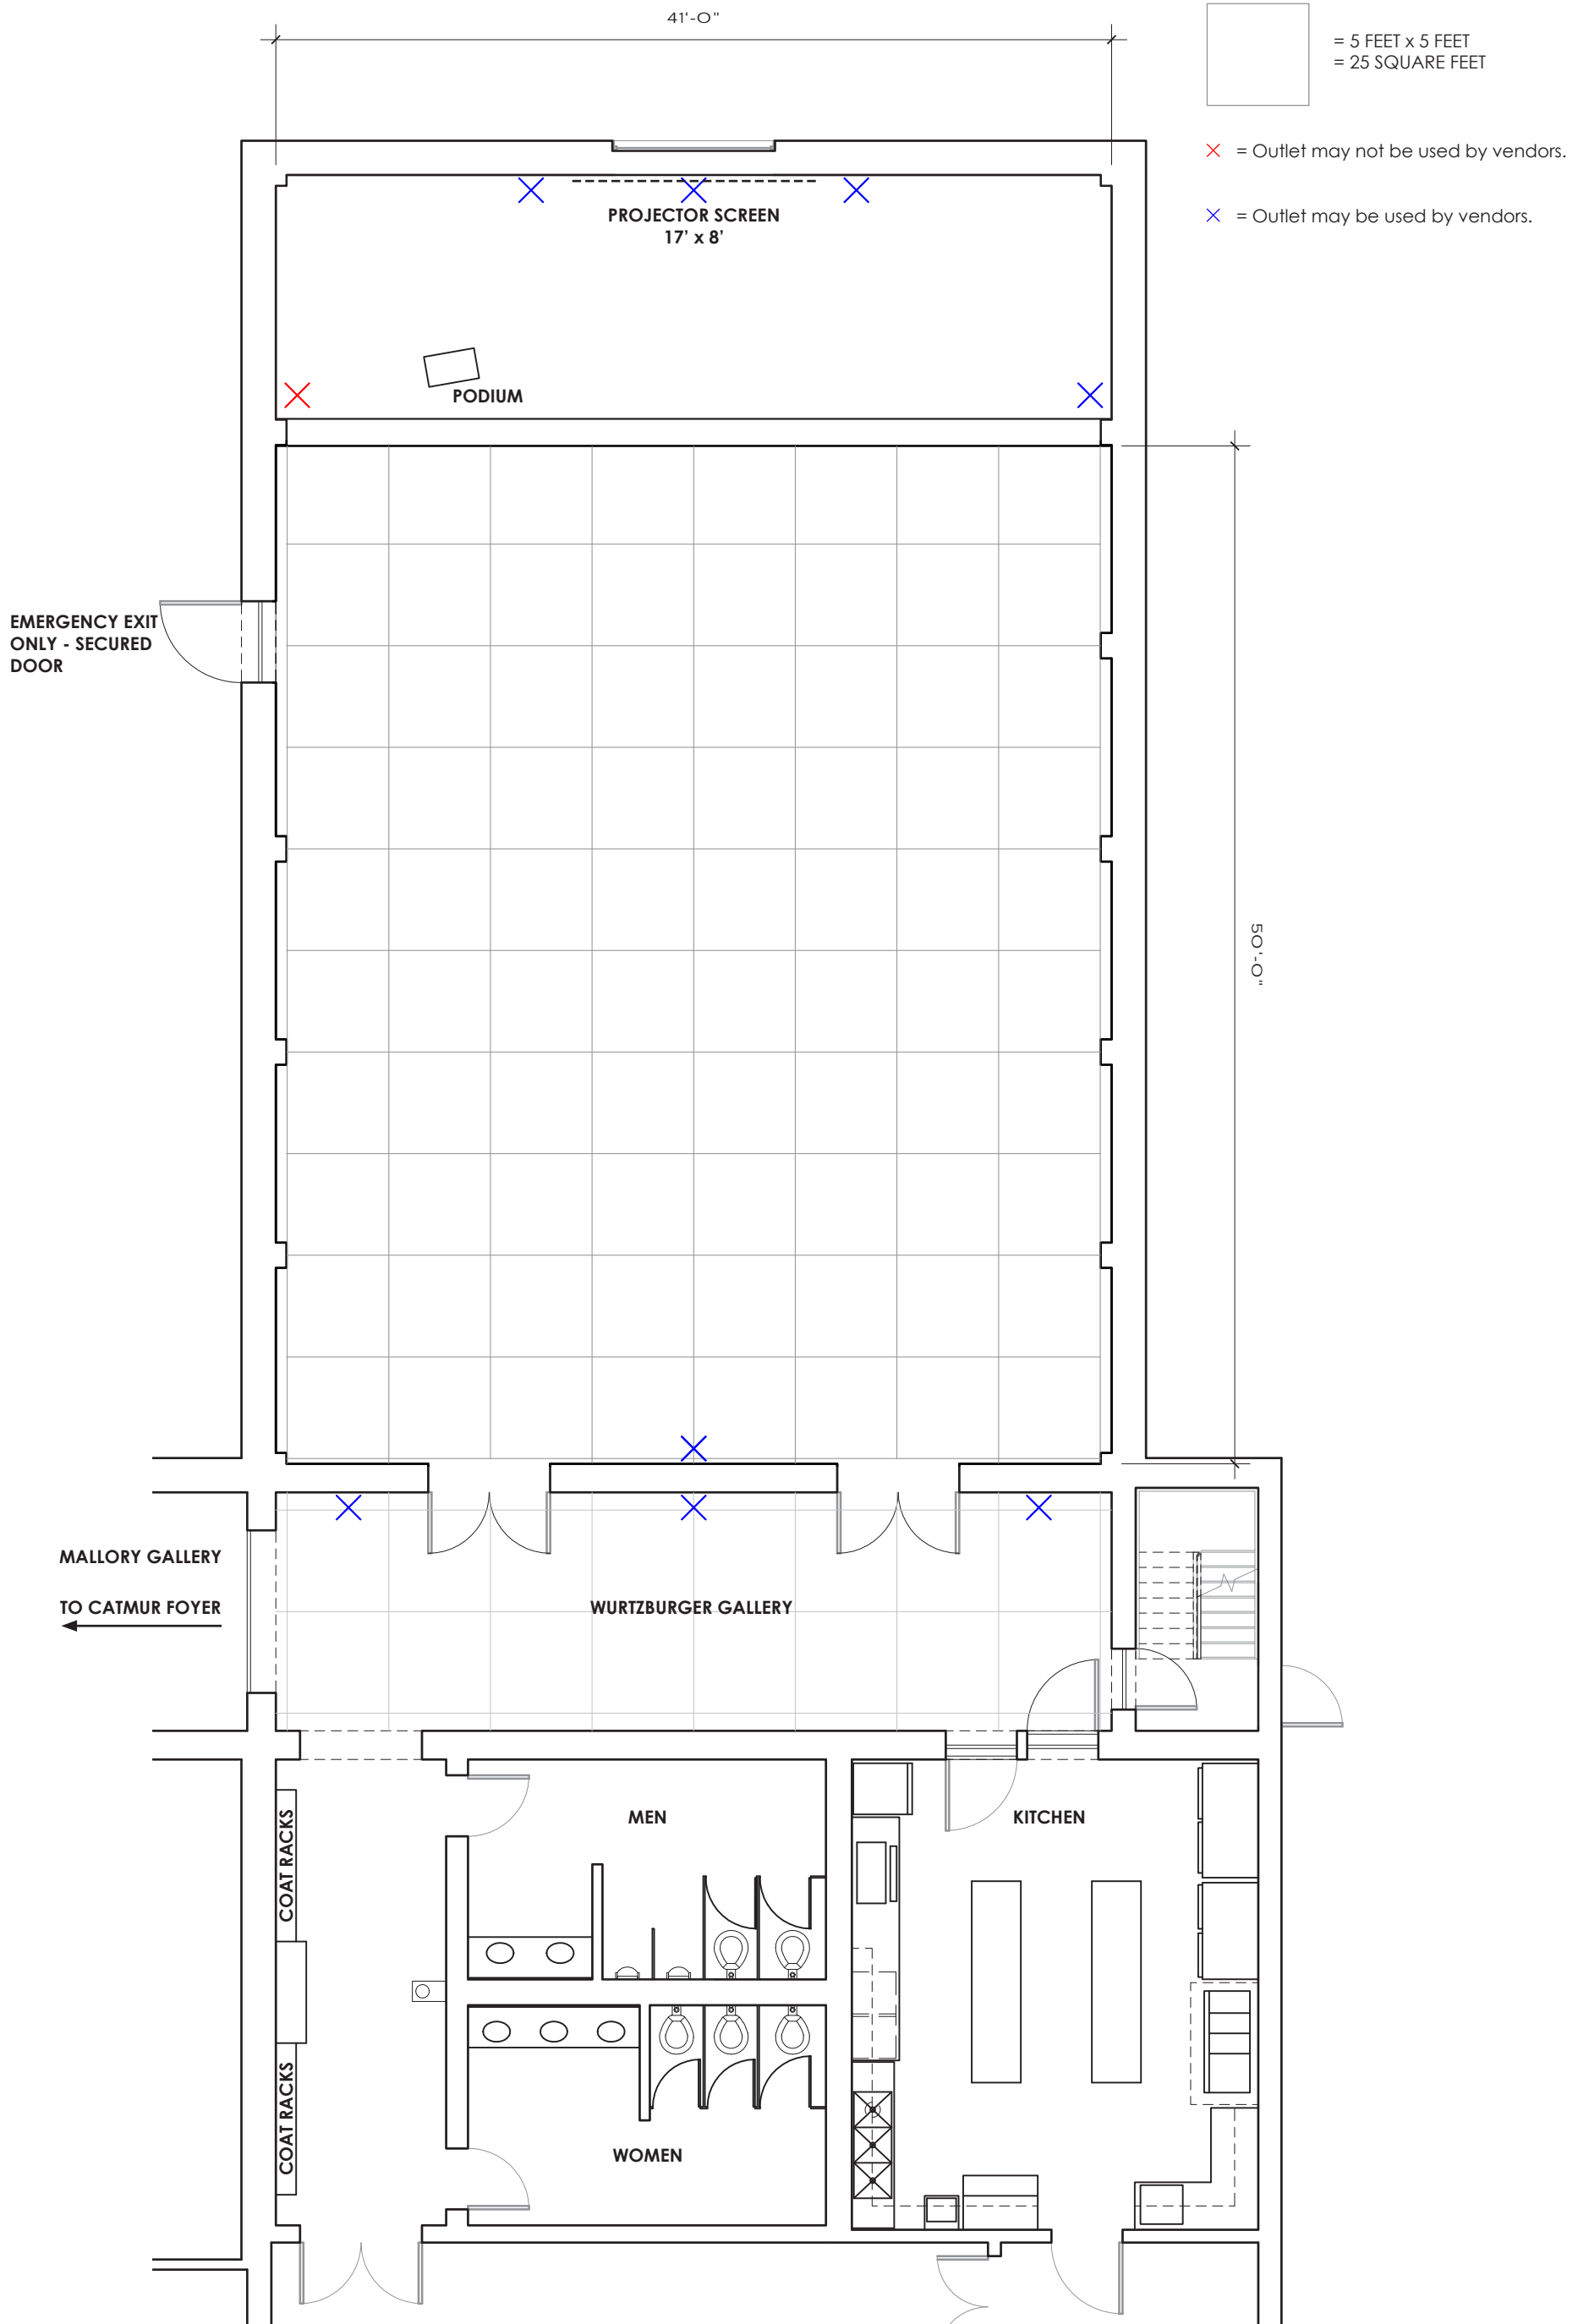

## WINEGARDNER AUDITORIUM

SCALE: 1/8" = 1'-0"

THIS LINE MUST MEASURE 1 1/2" OR  
THIS SHEET HAS NOT BEEN PRINTED  
TO SCALE