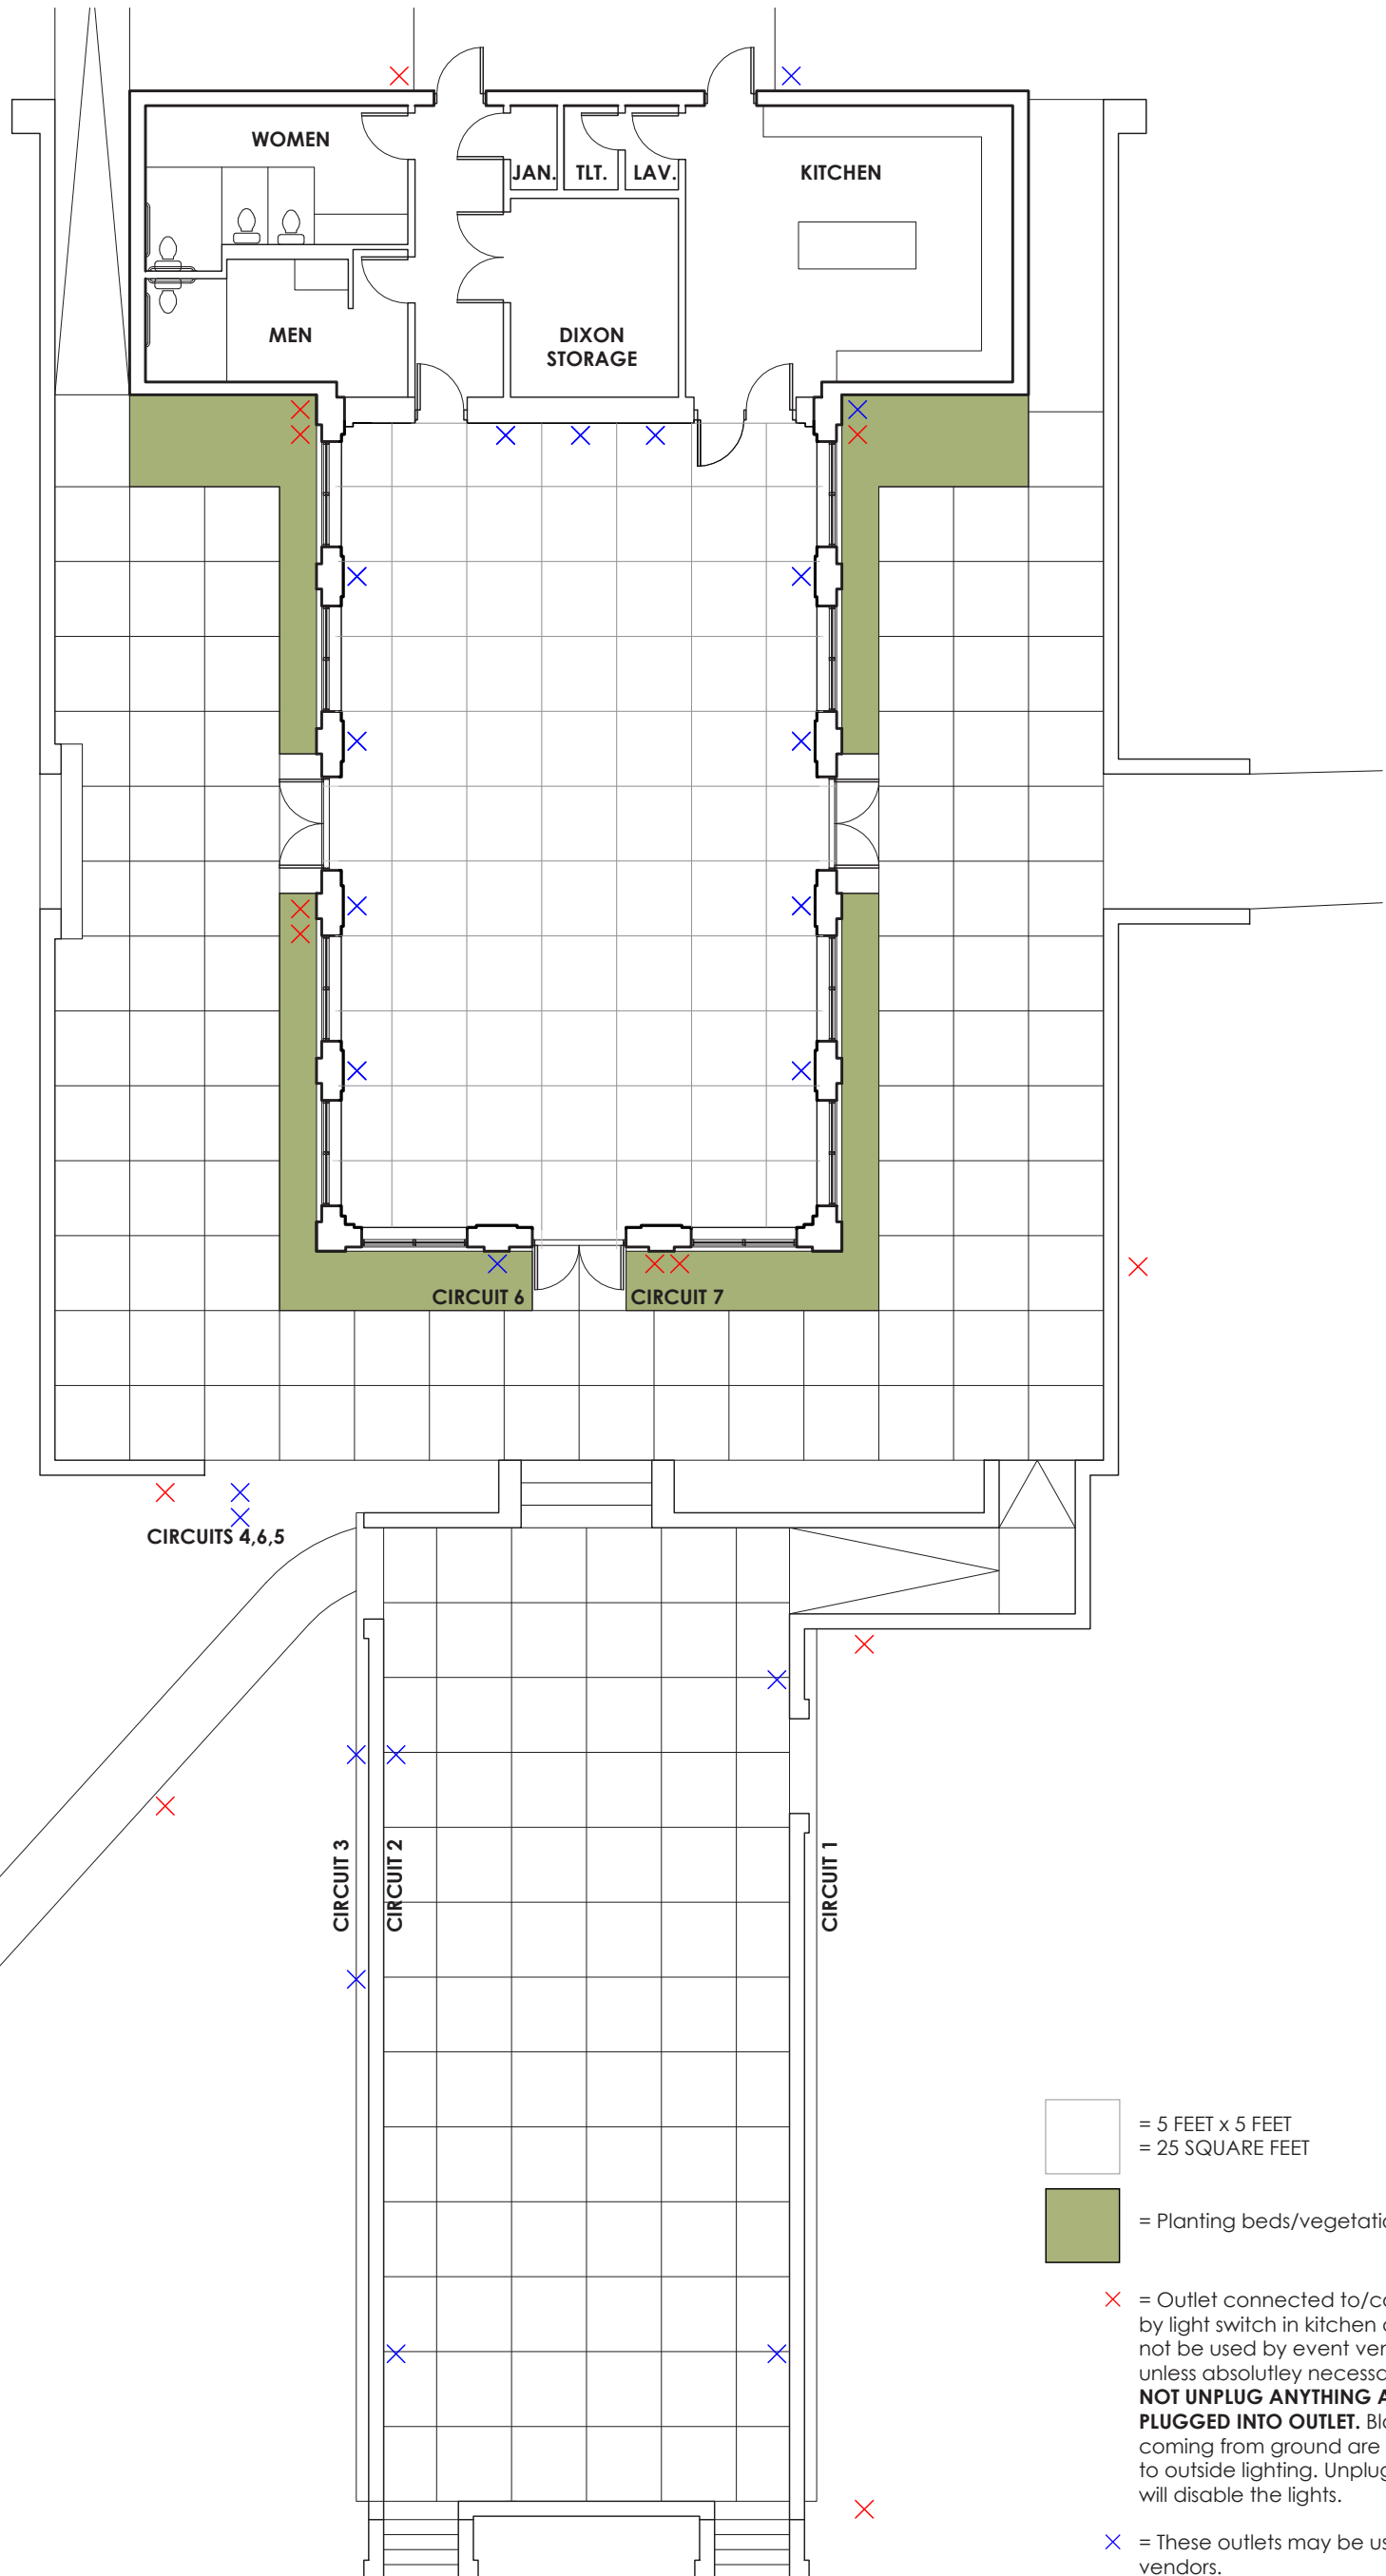

DIXON  
GALLERY & GARDENS  
HUGHES PAVILION

□ = 5 FEET x 5 FEET  
= 25 SQUARE FEET

■ = Planting beds/vegetation

✗ = Outlet connected to/controlled by light switch in kitchen and should not be used by event vendors unless absolutely necessary. **DO NOT UNPLUG ANYTHING ALREADY PLUGGED INTO OUTLET.** Black cords coming from ground are connected to outside lighting. Unplugging them will disable the lights.

✕ = These outlets may be used by vendors.