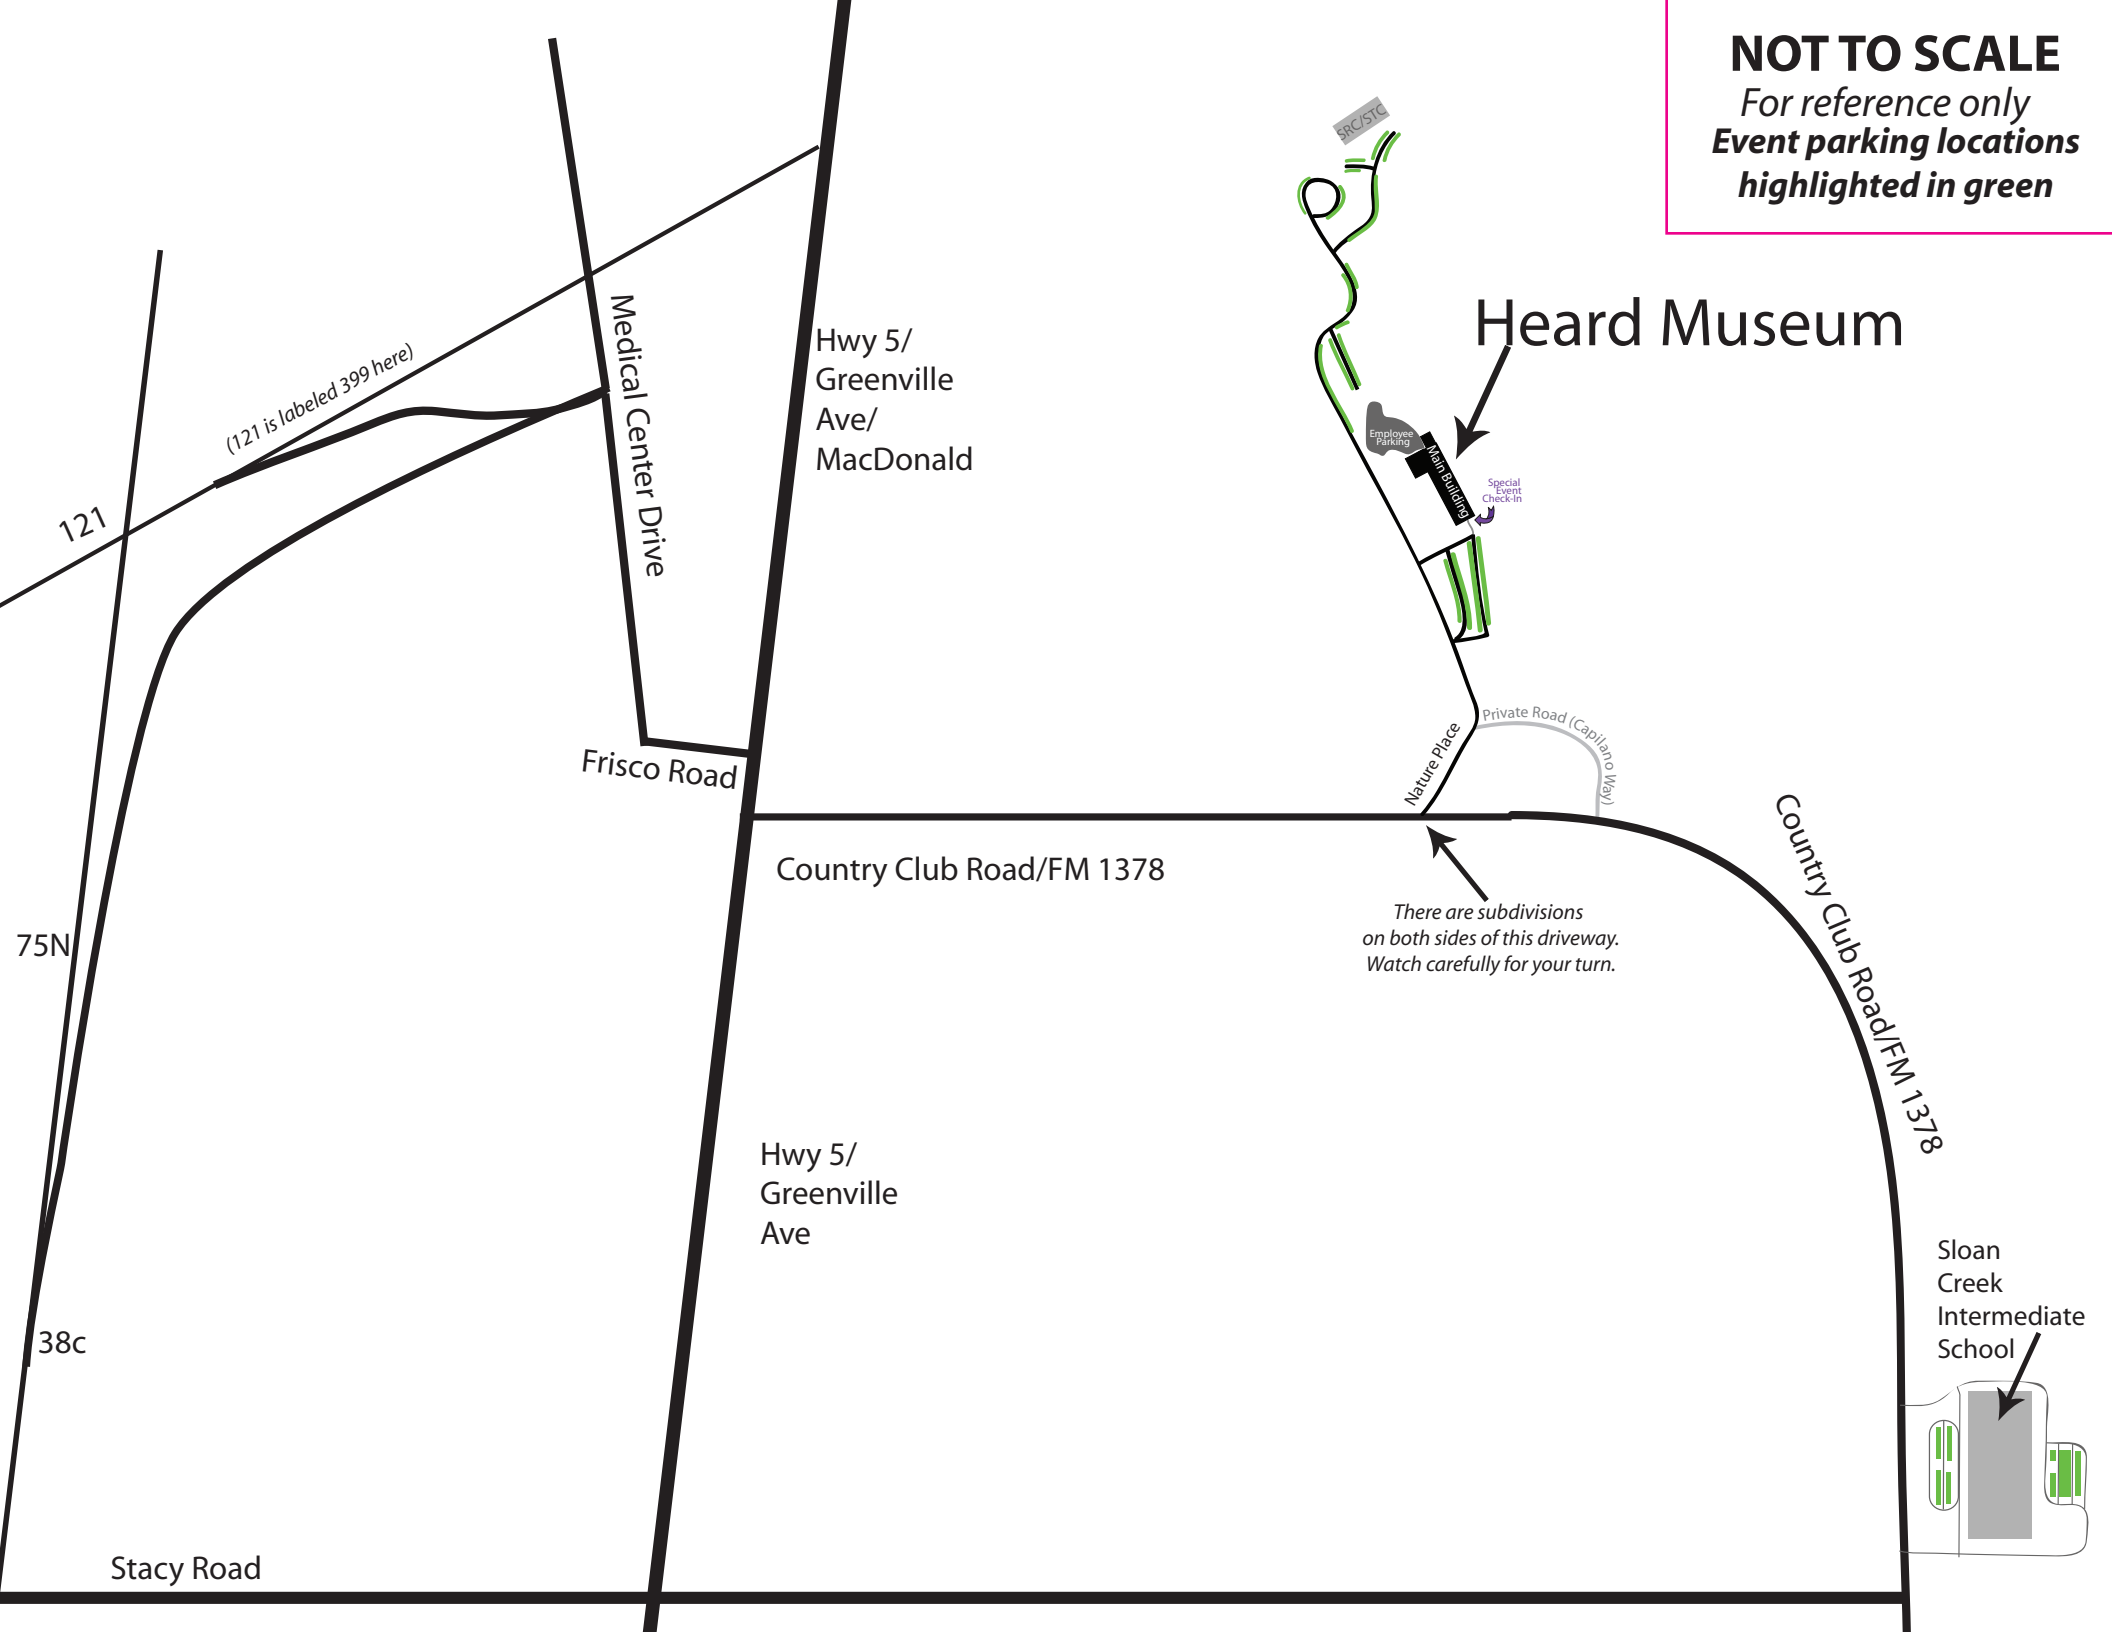

NOT TO SCALE
For reference only
Event parking locations
highlighted in green

Heard Museum

Hwy 5/
Greenville
Ave/
MacDonald

Medical Center Drive

Frisco Road

Country Club Road/FM 1378

Hwy 5/
Greenville
Ave

Country Club Road/FM 1378

There are subdivisions
on both sides of this driveway.
Watch carefully for your turn.

Employee
Parking

Main Building

Special
Event
Check-in

Nature Place

Private Road (Capitano Way)

Sloan
Creek
Intermediate
School

(121 is labeled 399 here)

121

75N

38c

Stacy Road