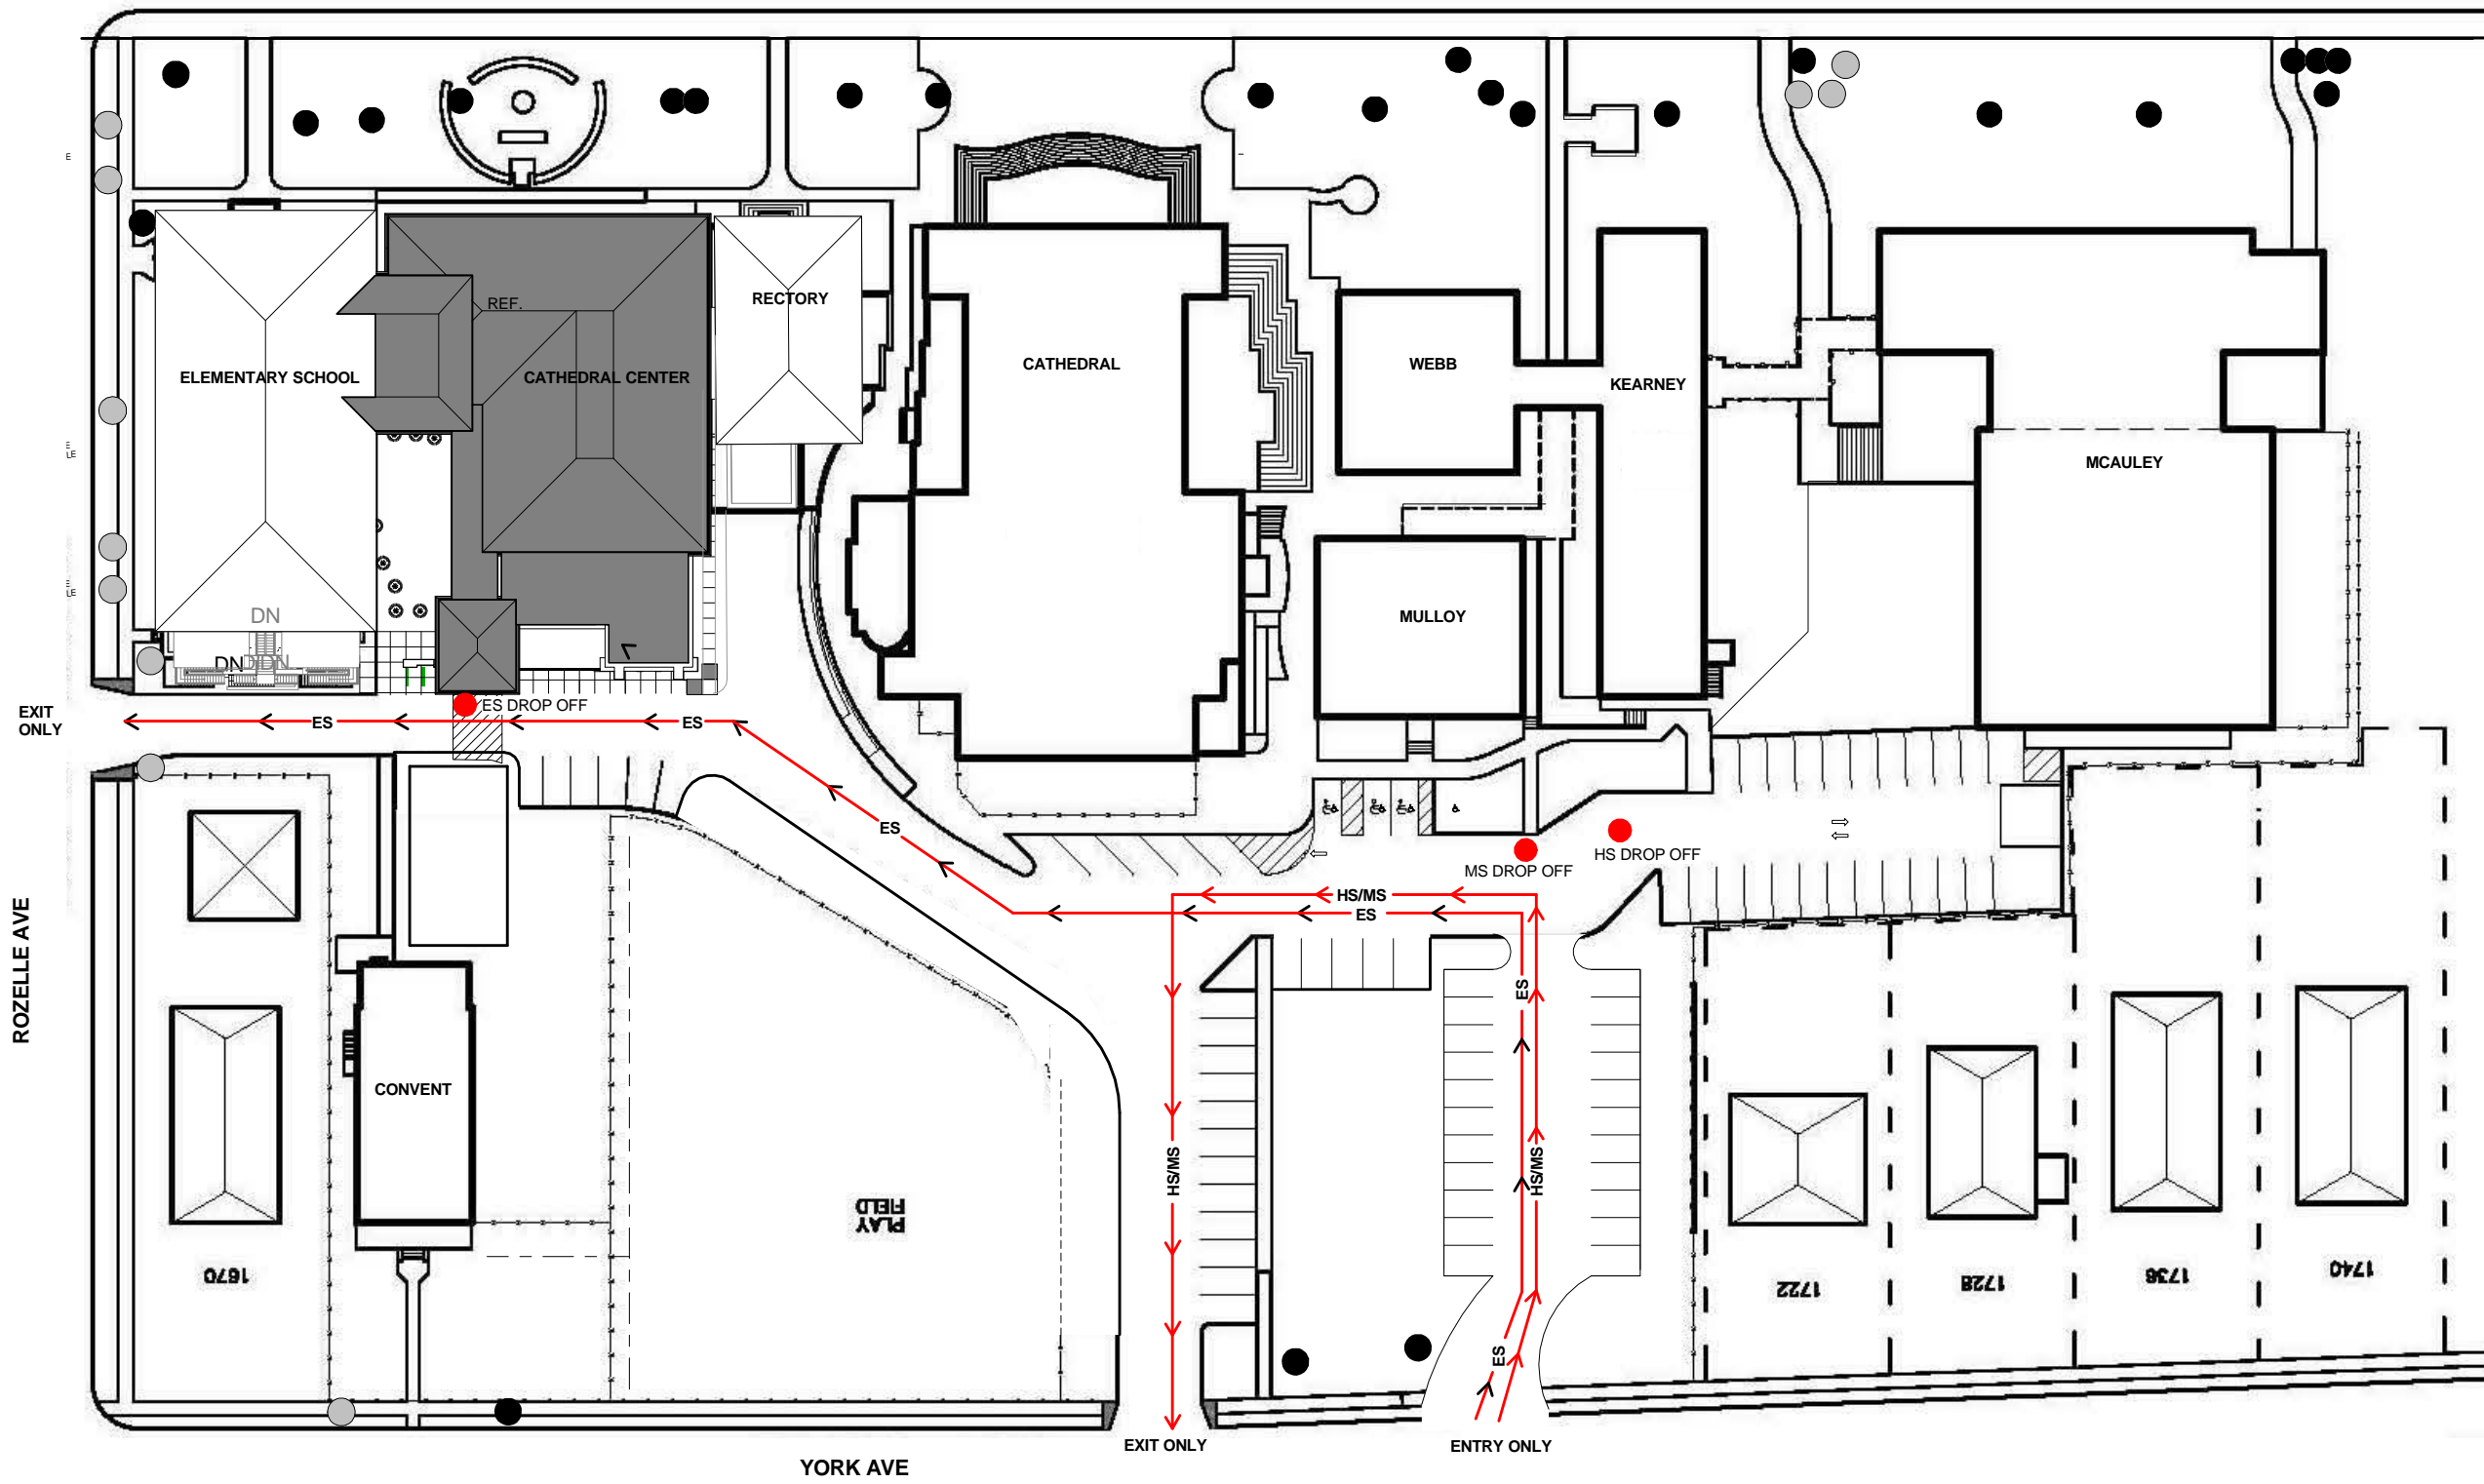

CENTRAL AVE

EXIT ONLY

ROZELLE AVE

ELEMENTARY SCHOOL

CATHEDRAL CENTER

RECTORY

CATHEDRAL

WEBB

1736

1740

YORK AVE

EXIT ONLY

ENTRY ONLY