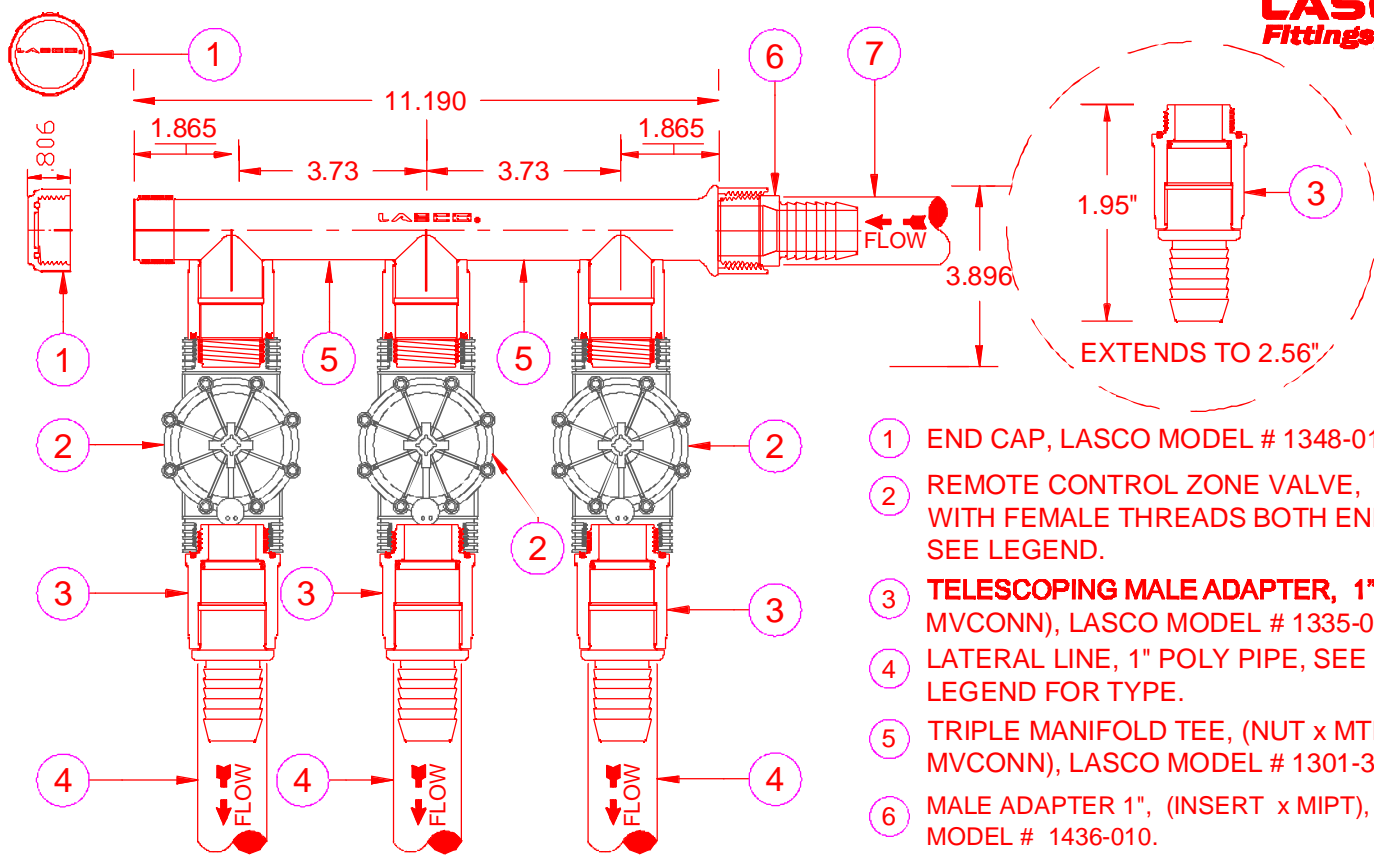

**LASCO<sup>®</sup>**  
Fittings, Inc.

- ① END CAP, LASCO MODEL # 1348-010.
- ② REMOTE CONTROL ZONE VALVE, 1", WITH FEMALE THREADS BOTH ENDS, SEE LEGEND.
- ③ **TELESCOPING MALE ADAPTER, 1", (INSERT x MVCONN)**, LASCO MODEL # 1335-010.
- ④ LATERAL LINE, 1" POLY PIPE, SEE LEGEND FOR TYPE.
- ⑤ TRIPLE MANIFOLD TEE, (NUT x MTHD x MVCONN), LASCO MODEL # 1301-310.
- ⑥ MALE ADAPTER 1", (INSERT x MIPT), LASCO MODEL # 1436-010.
- ⑦ MAINLINE, 1" POLY PIPE, SEE LEGEND FOR TYPE.

**ULTRA**  
*gone*  
by LASCO Fittings

1" Female & 1" Male  
Valve Connectors

INSTALL POLY PIPE  
WITH STAINLESS  
STEEL CLAMPS

OPTIONAL MVCONN SIZES	MODEL #
TELESCOPING MALE ADAPTER ¾", Insert x MVCONN	1335-007
TELESCOPING MALE ADAPTER ½", Insert x MVCONN	1335-005

00 LASCO TRIPLE MANIFOLD (MIPT)

N.T.S. FOR 1" FIPT SOLENOID VALVES

DETAIL-FILE