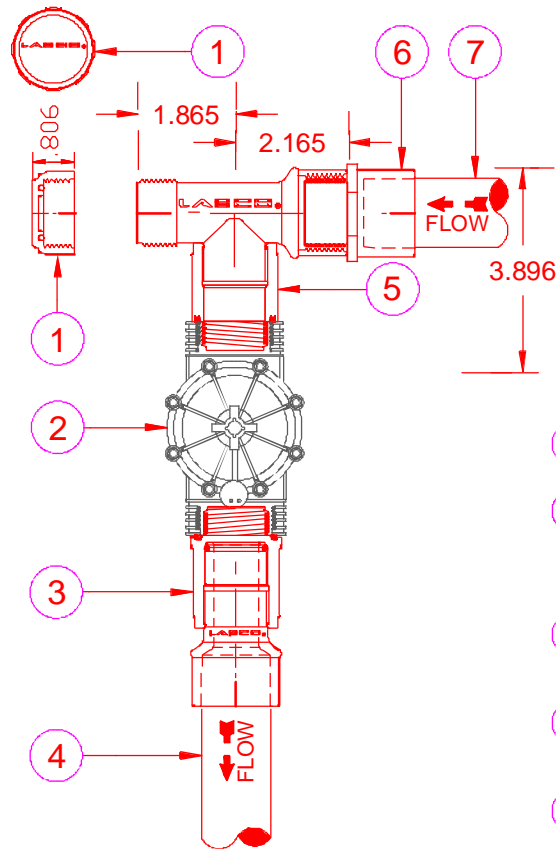

LASCO[®]
Fittings, Inc.

- ① END CAP, MODEL # 1348-010.
- ② REMOTE CONTROL ZONE VALVE, 1", WITH FEMALE THREADS BOTH ENDS, SEE LEGEND.
- ③ TELESCOPING VALVE ADAPTER, LASCO MODEL #1336-010.
- ④ LATERAL LINE, 1" PVC PIPE, SEE LEGEND FOR TYPE.
- ⑤ SINGLE MANIFOLD TEE, (NUT x MTHD x MVConn), LASCO MODEL #1301-010.
- ⑥ MALE ADAPTER, (SOCKET x MIPT), SCH80 LASCO, MODEL # 836-010.
- ⑦ MAINLINE, 1" PVC PIPE, SEE LEGEND FOR TYPE.

ULTRA
gone
by LASCO Fittings

1" Female & 1" Male
Valve Connectors

00

LASCO SINGLE MANIFOLD (MIPT)

N.T.S. FOR 1" FIPT SOLENOID VALVES

DETAIL-FILE