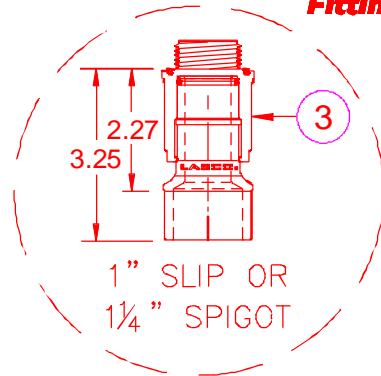

LASCO[®]
Fittings, Inc.

- ① END CAP, MODEL # 1348-010.
- ② REMOTE CONTROL ZONE VALVE, 1", WITH FEMALE THREADS BOTH ENDS, SEE LEGEND.
- ③ TELESCOPING VALVE ADAPTER, LASCO MODEL #1336-010.
- ④ LATERAL LINE, 1" PVC PIPE, SEE LEGEND FOR TYPE.
- ⑤ SINGLE MANIFOLD TEE, (NUT x MTHD x MVConn), LASCO MODEL #1301-010.
- ⑥ MALE ADAPTER, (SOCKET x MIPT), SCH80 LASCO, MODEL # 836-010.
- ⑦ MAINLINE, 1" PVC PIPE, SEE LEGEND FOR TYPE.

ULTRA
gone
by LASCO Fittings

1" Female & 1" Male
Valve Connectors

00

LASCO SINGLE MANIFOLD (MIPT)

N.T.S. FOR 1" FIPT SOLENOID VALVES

DETAIL-FILE