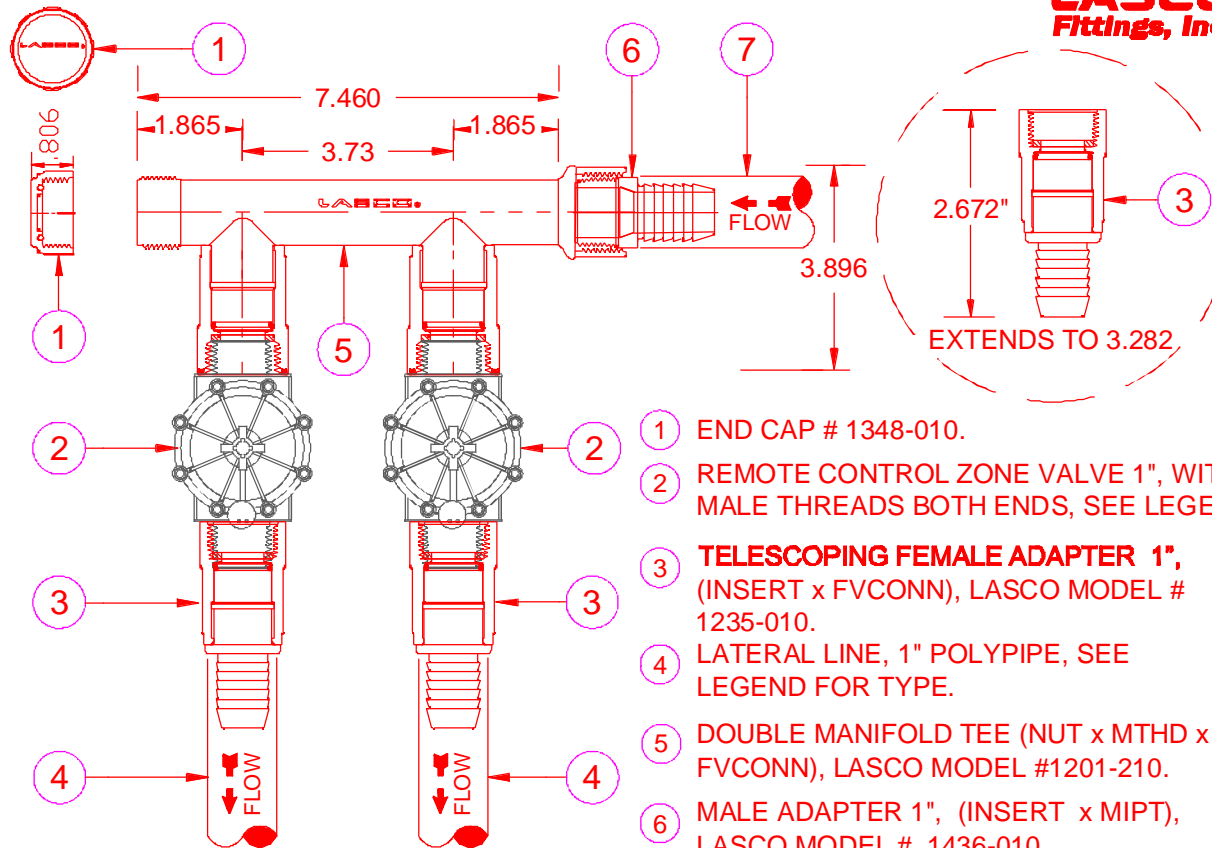

**LASCO**  
Fittings, Inc.

- ① END CAP # 1348-010.
- ② REMOTE CONTROL ZONE VALVE 1", WITH MALE THREADS BOTH ENDS, SEE LEGEND.
- ③ **TELESCOPING FEMALE ADAPTER 1",** (INSERT x FVCONN), LASCO MODEL # 1235-010.
- ④ LATERAL LINE, 1" POLYPIPE, SEE LEGEND FOR TYPE.
- ⑤ DOUBLE MANIFOLD TEE (NUT x MTHD x FVCONN), LASCO MODEL #1201-210.
- ⑥ MALE ADAPTER 1", (INSERT x MIPT), LASCO MODEL # 1436-010.
- ⑦ MAINLINE, 1" POLY PIPE, SEE LEGEND FOR TYPE.

INSTALL POLY PIPE WITH STAINLESS STEEL CLAMPS

**ULTRA**  
*gone*  
by LASCO Fittings

1" Female & 1" Male Valve Connectors

OPTIONAL FVCONN SIZES	MODEL #
TELESCOPING FEMALE ADAPTER ¾", Insert x FVCONN	1235-007
TELESCOPING FEMALE ADAPTER ½", Insert x FVCONN	1235-005

00 LASCO DOUBLE MANIFOLD (FIPT)

N.T.S. FOR 1" MIPT SOLENOID VALVES

DETAIL-FILE