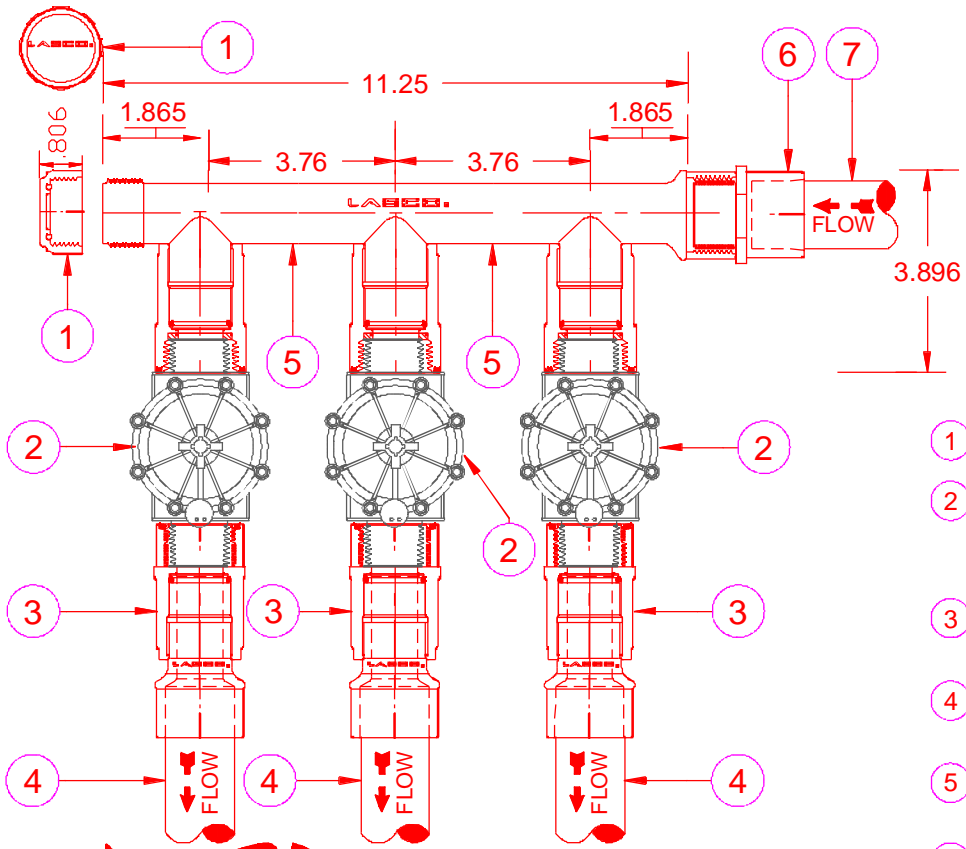

**LASCO<sup>®</sup>**  
Fittings, Inc.

- ① END CAP # 1348-010.
- ② REMOTE CONTROL ZONE VALVE, 1" WITH MALE THREADS BOTH ENDS, SEE LEGEND.
- ③ TELESCOPING VALVE ADAPTER, LASCO MODEL# 1236-010.
- ④ LATERAL LINE, 1" PVC PIPE, SEE LEGEND FOR TYPE.
- ⑤ TRIPLE MANIFOLD TEE, (NUT x MTHD x FVConn), LASCO MODEL #1201-310.
- ⑥ MALE ADAPTER, (SOCKET x MIPT), SCH80 LASCO, MODEL # 836-010.
- ⑦ MAINLINE, 1" PVC PIPE, SEE LEGEND FOR TYPE.

**ULTRA**  
*zone*  
by LASCO Fittings

1" Female & 1" Male  
Valve Connectors

00

LASCO TRIPLE MANIFOLD (FIPT)

N.T.S. FOR 1" MIPT SOLENOID VALVES

DETAIL-FILE