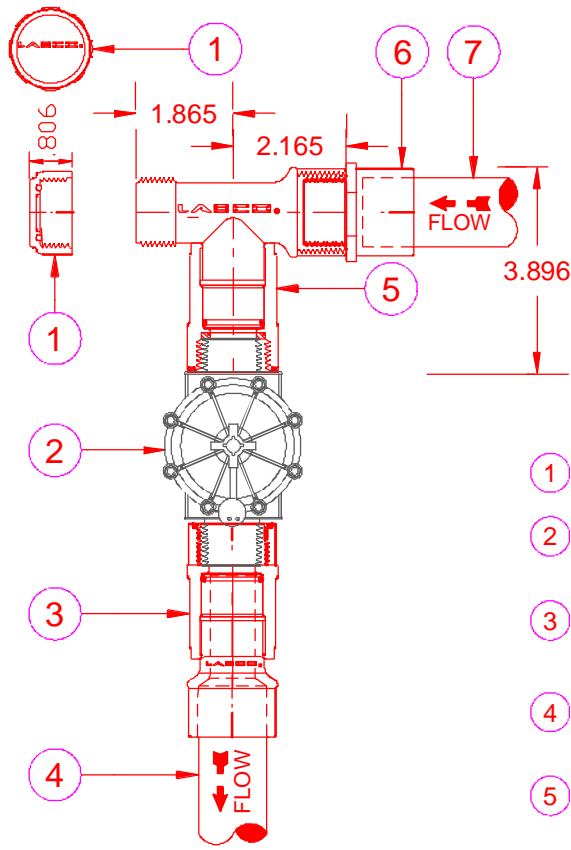

LASCO[®]
Fittings, Inc.

- ① END CAP # 1348-010.
- ② REMOTE CONTROL ZONE VALVE 1", WITH MALE THREADS BOTH ENDS, SEE LEGEND.
- ③ TELESCOPING VALVE ADAPTER, LASCO MODEL# 1236-010.
- ④ LATERAL LINE, 1" PVC PIPE, SEE LEGEND FOR TYPE.
- ⑤ SINGLE MANIFOLD TEE, (NUT x MTHD x FVConn), LASCO MODEL #1201-010.
- ⑥ MALE ADAPTER, (SOCKET x MIPT), SCH80 LASCO, MODEL # 836-010.
- ⑦ MAINLINE, 1" PVC PIPE, SEE LEGEND FOR TYPE.

ULTRA
gone
by LASCO Fittings

1" Female & 1" Male
Valve Connectors

00

LASCO SINGLE MANIFOLD (FIPT)

N.T.S. FOR 1" MIPT SOLENOID VALVES

DETAIL-FILE