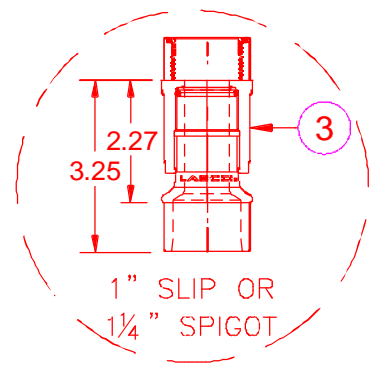

LASCO[®]
Fittings, Inc.

- ① END CAP # 1348-010.
- ② REMOTE CONTROL ZONE VALVE 1", WITH MALE THREADS BOTH ENDS, SEE LEGEND.
- ③ TELESCOPING VALVE ADAPTER, LASCO MODEL# 1236-010.
- ④ LATERAL LINE, 1" PVC PIPE, SEE LEGEND FOR TYPE.
- ⑤ SINGLE MANIFOLD TEE, (NUT x MTHD x FVConn), LASCO MODEL #1201-010.
- ⑥ MALE ADAPTER, (SOCKET x MIPT), SCH80 LASCO, MODEL # 836-010.
- ⑦ MAINLINE, 1" PVC PIPE, SEE LEGEND FOR TYPE.

ULTRA
gone
by LASCO Fittings

1" Female & 1" Male
Valve Connectors

00

LASCO SINGLE MANIFOLD (FIPT)

N.T.S. FOR 1" MIPT SOLENOID VALVES

DETAIL-FILE