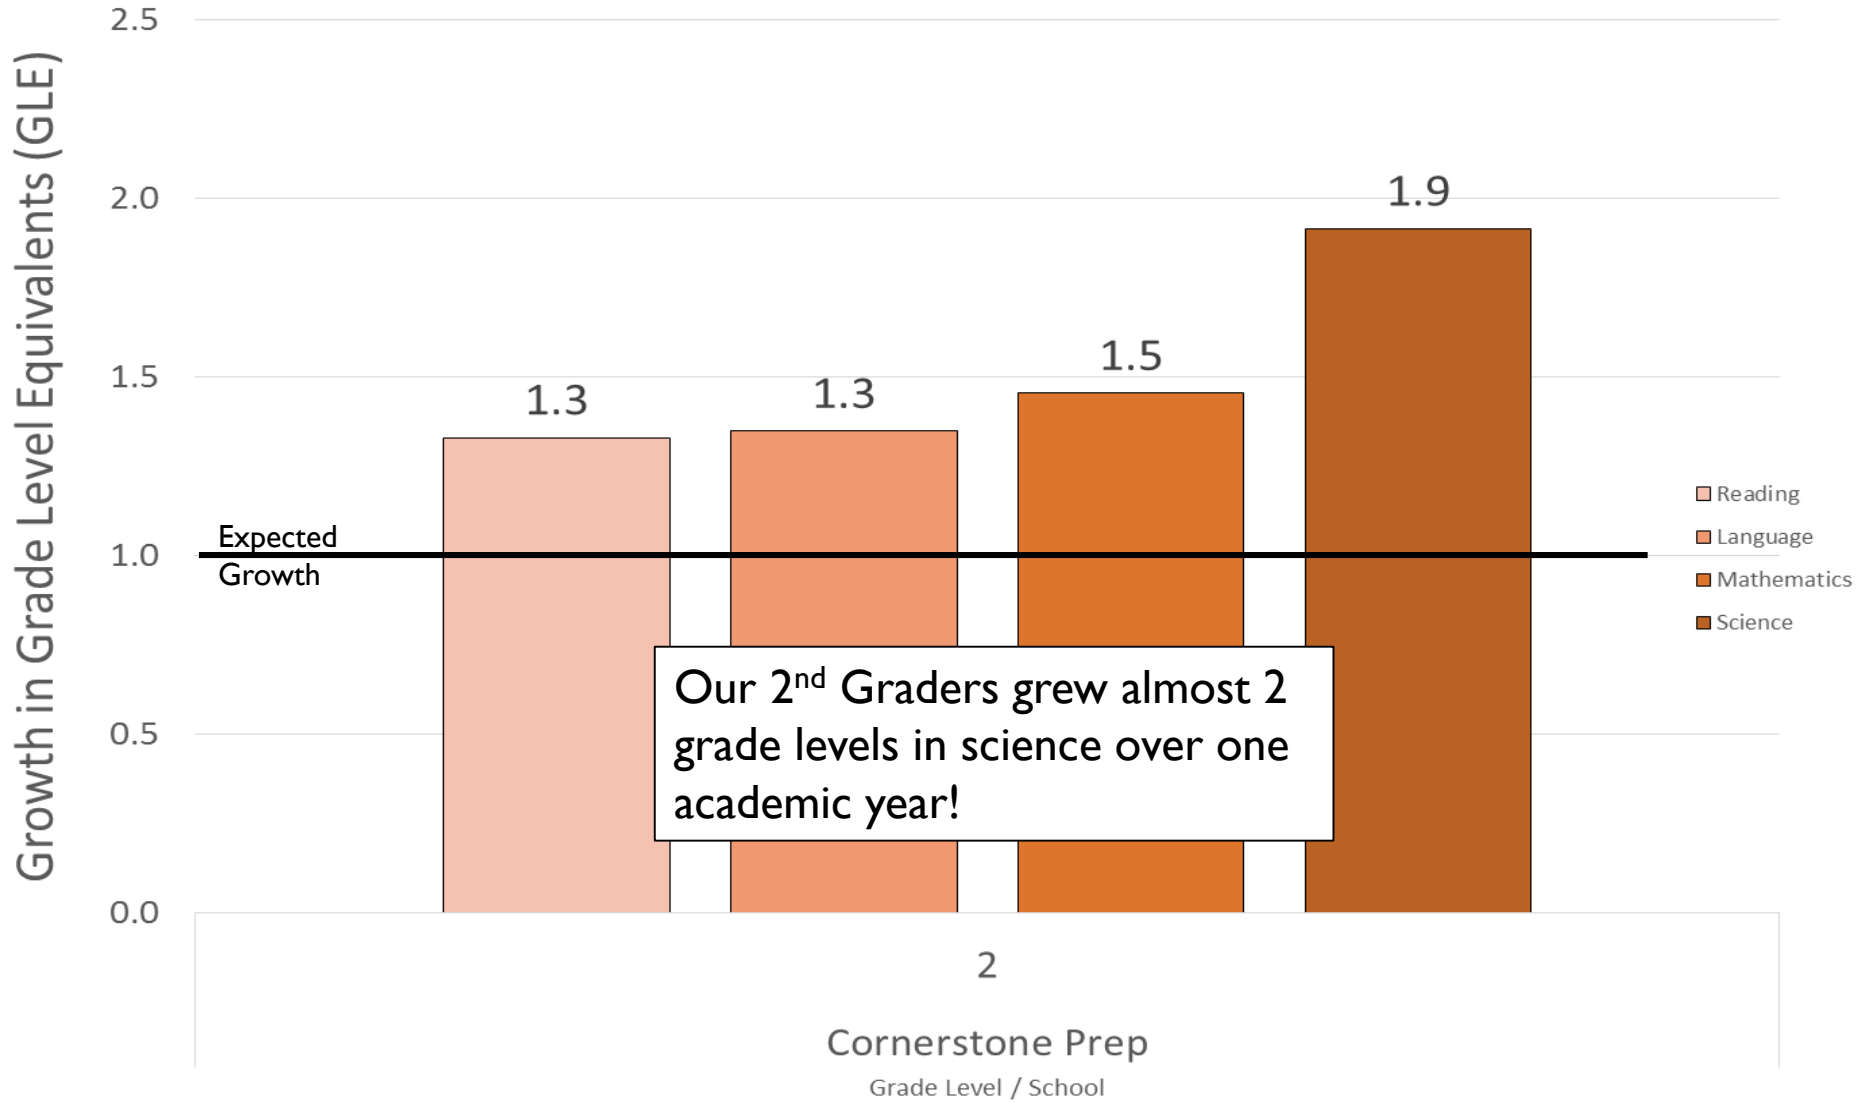

2014 - 2015 2nd Grade Full-Year MAP Growth