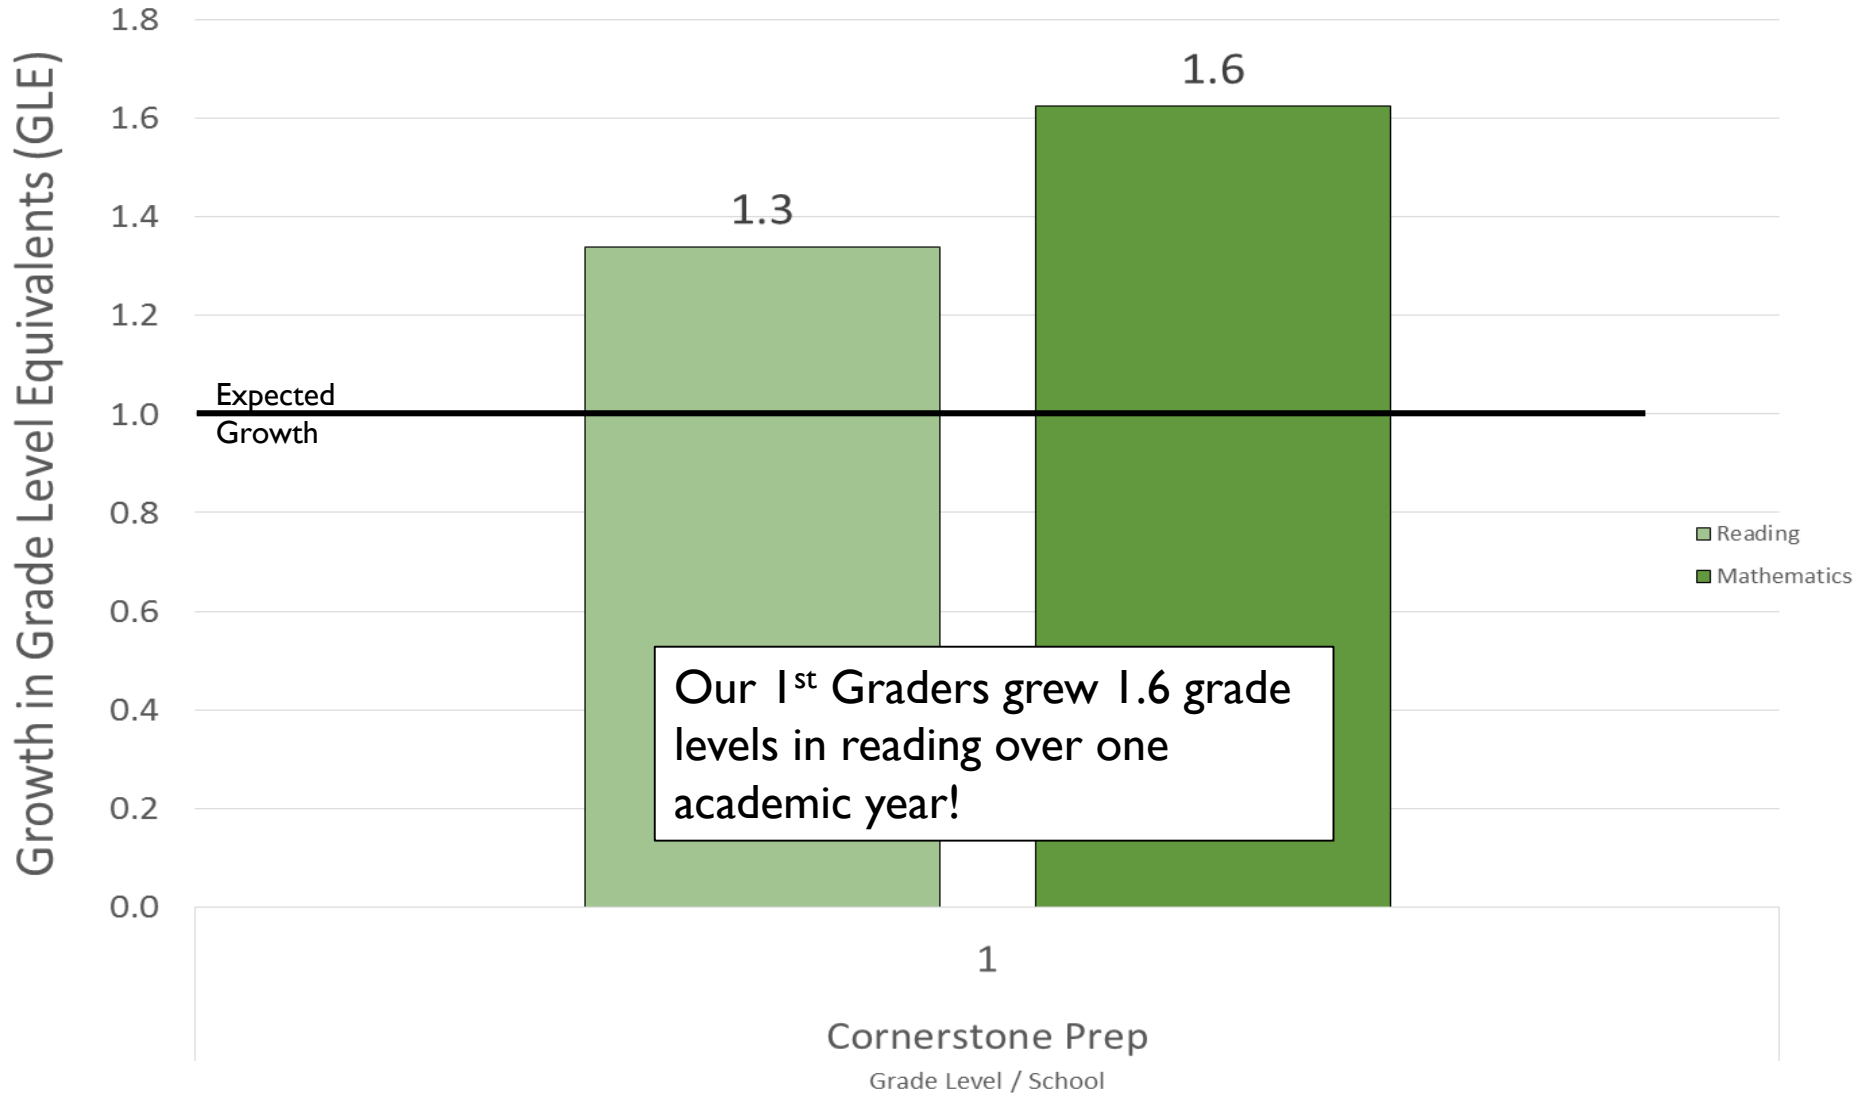

2014 - 2015 1st Grade Full-Year MAP Growth