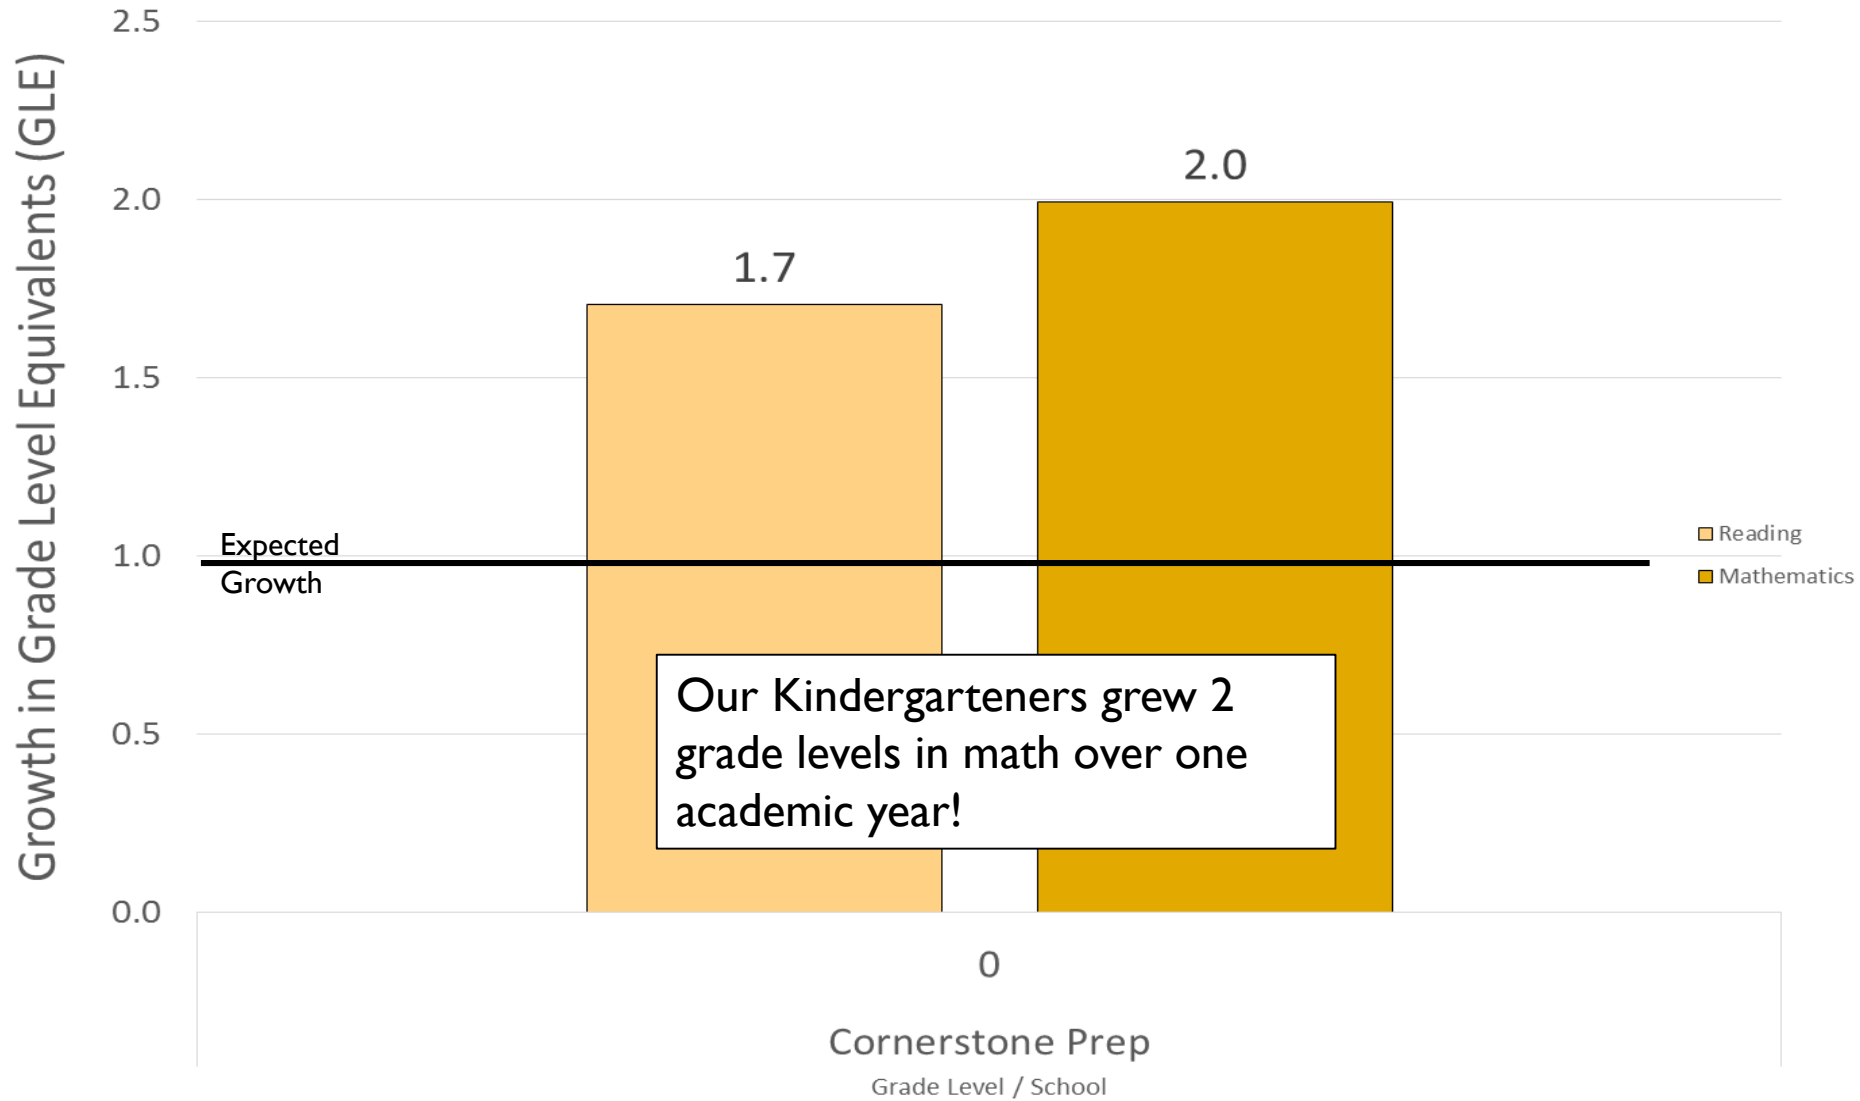

2014 - 2015 Kinder Grade Full-Year MAP Growth