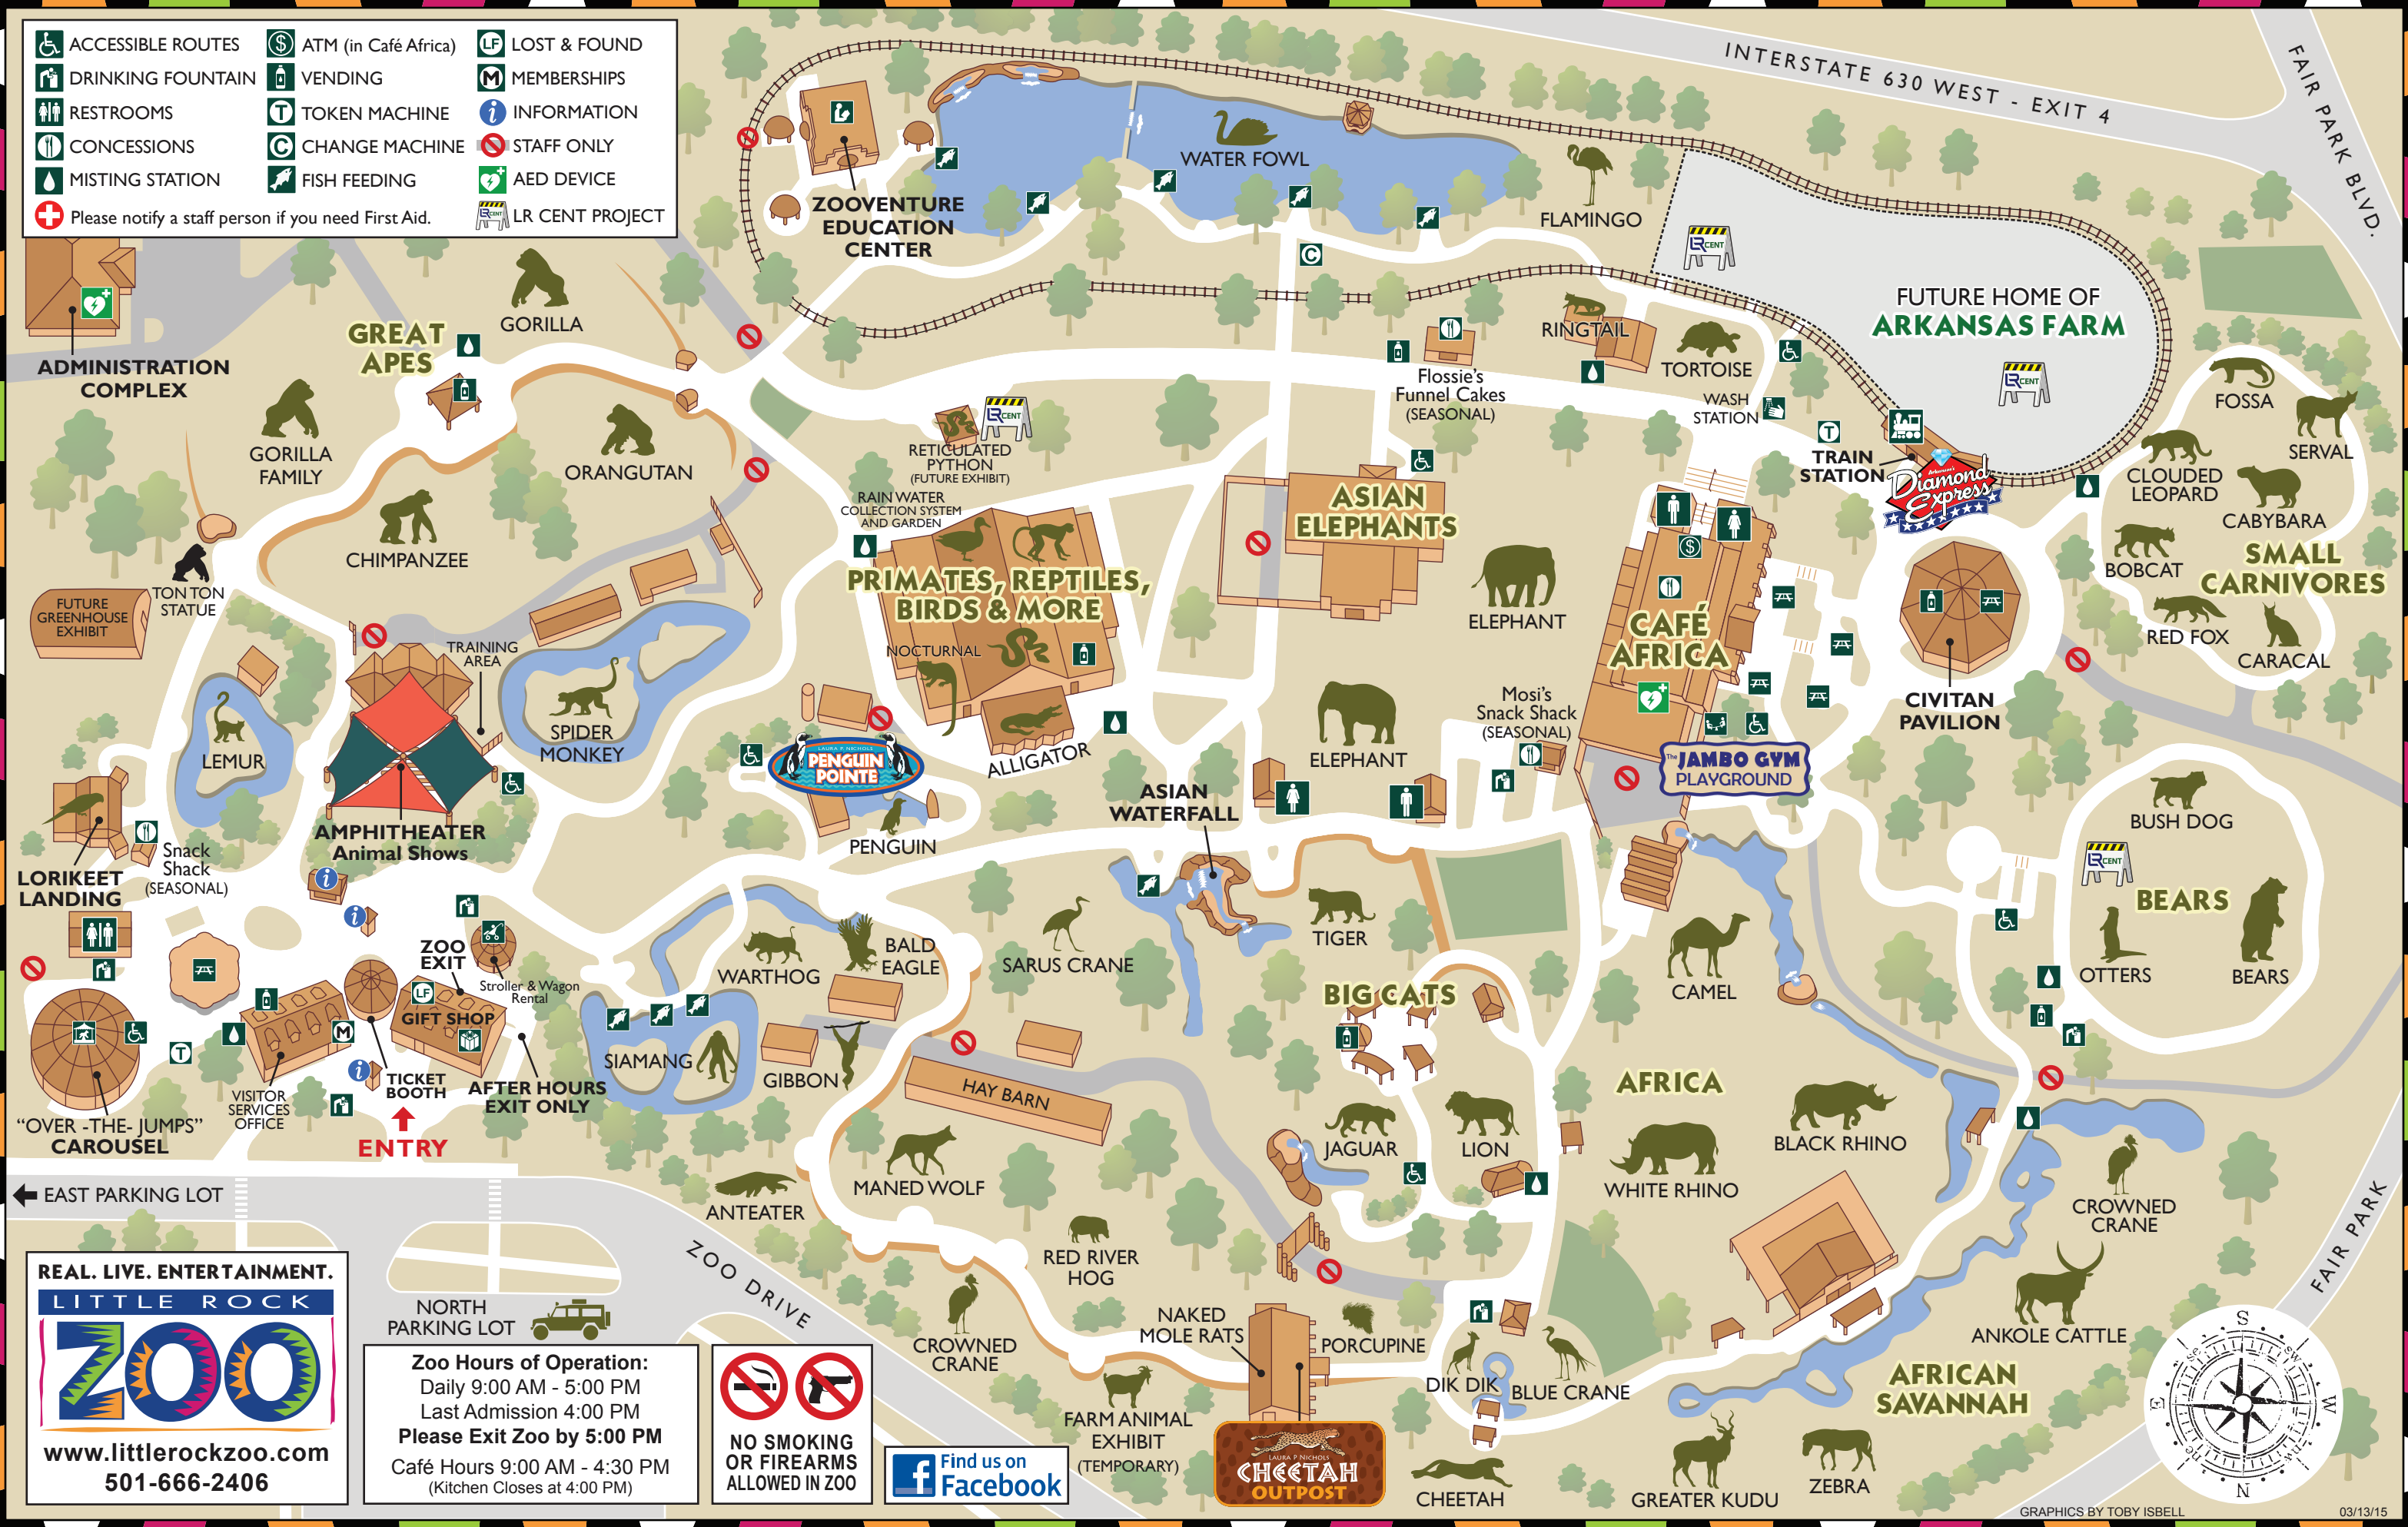

- | | | |
|---|----------------------|--------------|
| ACCESSIBLE ROUTES | ATM (in Café Africa) | LOST & FOUND |
| DRINKING FOUNTAIN | VENDING | MEMBERSHIPS |
| RESTROOMS | TOKEN MACHINE | INFORMATION |
| CONCESSIONS | CHANGE MACHINE | STAFF ONLY |
| MISTING STATION | FISH FEEDING | AED DEVICE |
| Please notify a staff person if you need First Aid. | LR CENT PROJECT | |

REAL. LIVE. ENTERTAINMENT.
LITTLE ROCK ZOO
www.littlerockzoo.com
 501-666-2406

Zoo Hours of Operation:
 Daily 9:00 AM - 5:00 PM
 Last Admission 4:00 PM
Please Exit Zoo by 5:00 PM
 Café Hours 9:00 AM - 4:30 PM
 (Kitchen Closes at 4:00 PM)

NO SMOKING OR FIREARMS ALLOWED IN ZOO

Find us on Facebook