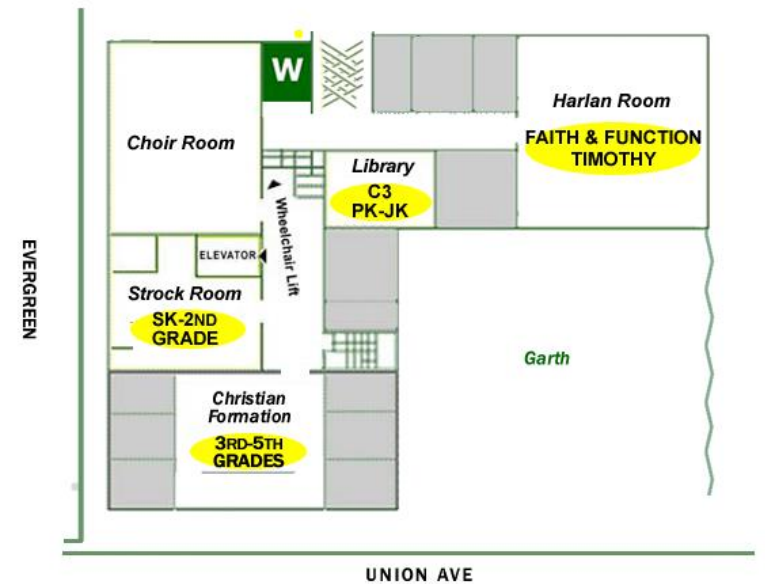

MAIN BUILDING - UPSTAIRS