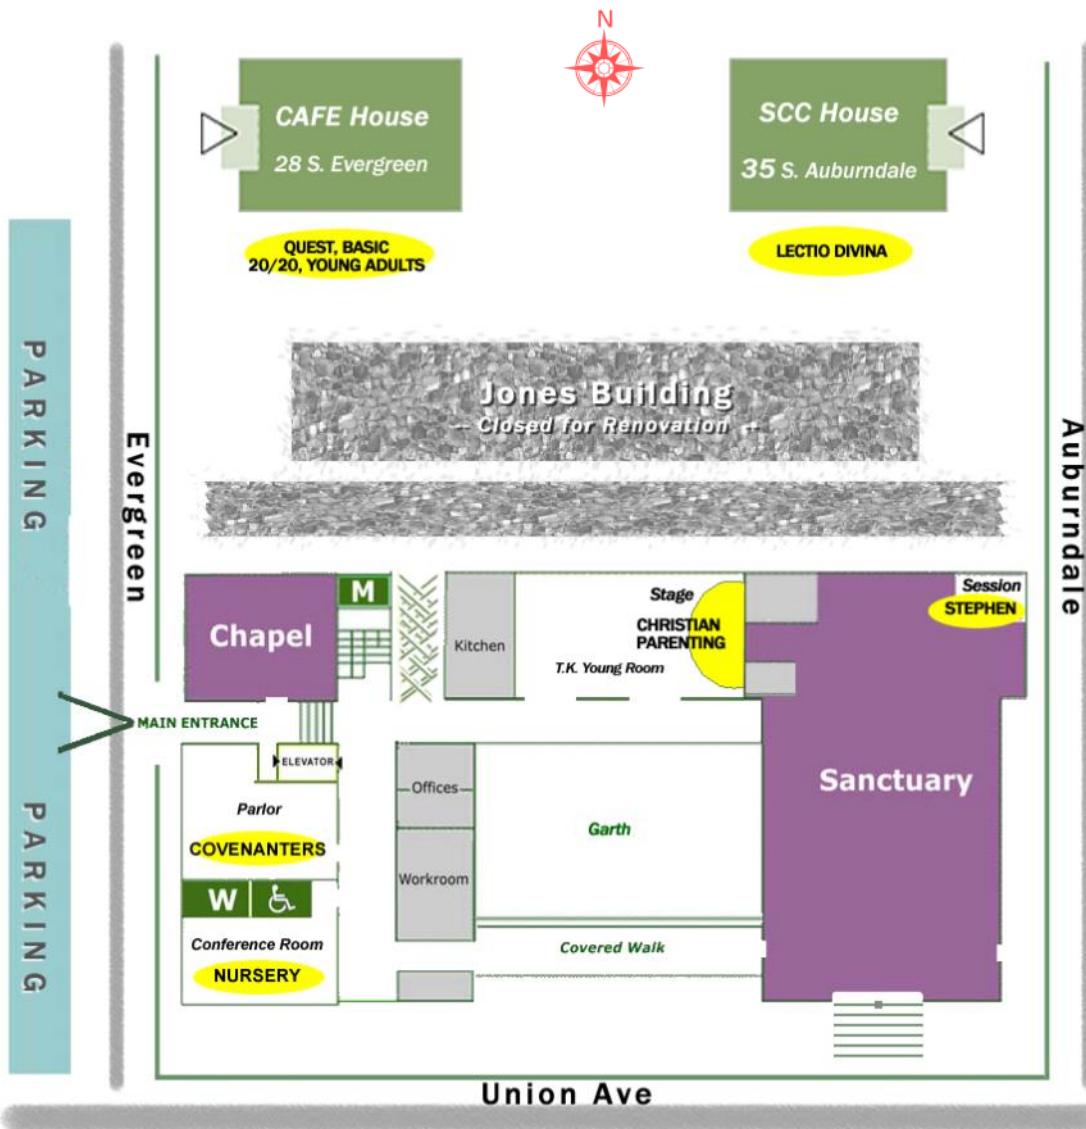

### SUNDAY SCHOOL

20/20..... CAFE (2nd Floor)  
 Christian Parenting....T.K. Young (Stage)  
 Covenanters .....Parlor  
 Faith & Function/Timothy .. Harlan Room  
 Lectio Divina ..... SCC House  
 Stephen ..... Session Room  
 Young Adults ..... CAFE (2nd Floor)

# SUNDAY MORNING AT IDLEWILD

8:30 & 11:00 a.m. .... Worship Services

9:40 a.m. .... Sunday School

**MAIN BUILDING - FIRST FLOOR**

While the Jones Building is under renovation, classes are being held in the Main/Sanctuary Building, CAFE house, and Samaritan Counseling Center (SCC) house.

- ◆ CAFE — 28 S. EVERGREEN  
*behind the church on the west side*
- ◆ SCC — 35 S. AUBURNDALE  
*behind the church on the east side*

Accommodations are snug — inspiring us to work even more closely together as a church family! And since rooms are multi-purpose, your help in keeping them neat is most appreciated.