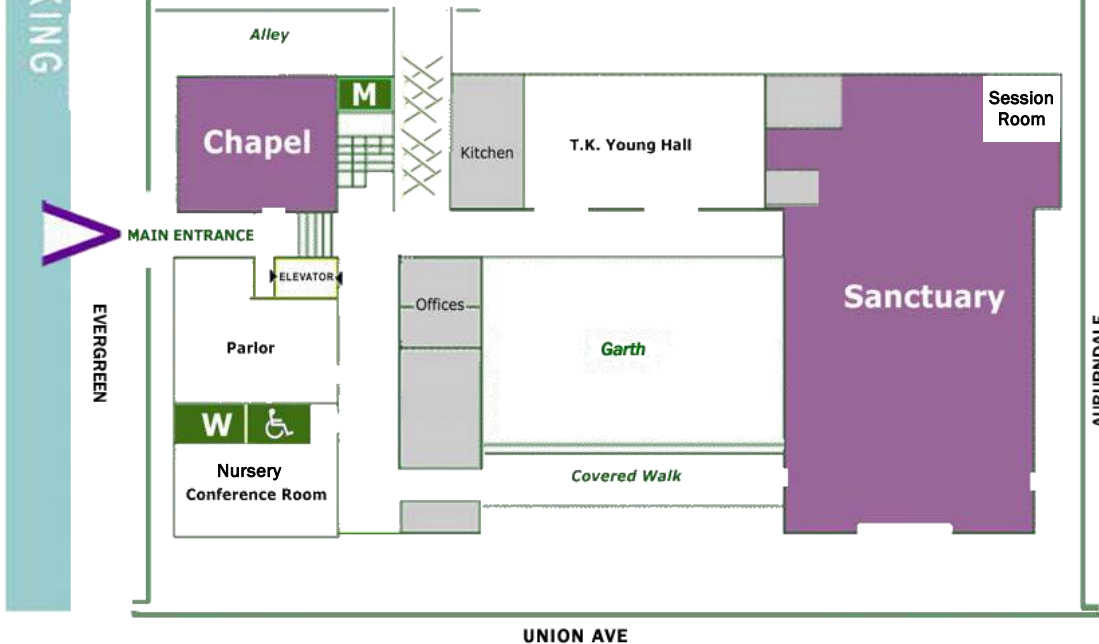

YOUTH

SUNDAY SCHOOL

QUEST (6th-8th) CAFE (1st Floor)
 BASIC (9th-12th) CAFE (1st Floor)

SUNDAY EVENING

QUEST (6th-8th) T.K. Young Room
 BASIC (9th-12th) T.K. Young Room

ADULTS

SUNDAY SCHOOL

20/20 CAFE (2nd Floor)
 Christian Parenting T.K. Young Room
 Covenanters Parlor
 Faith & Function/Timothy Harlan Room
 Lectio Divina SCC House
 Stephen Session Room
 Young Adults Pastor Steve's Office

DURING RENOVATION

During the Jones Building renovation this fall, classes are being held in the Sanctuary Building, the CAFE house (behind the church on Evergreen), and Samaritan Counseling Center (SCC) house (behind the church on Auburndale).

Main Building - First Floor

Main Building - Upstairs